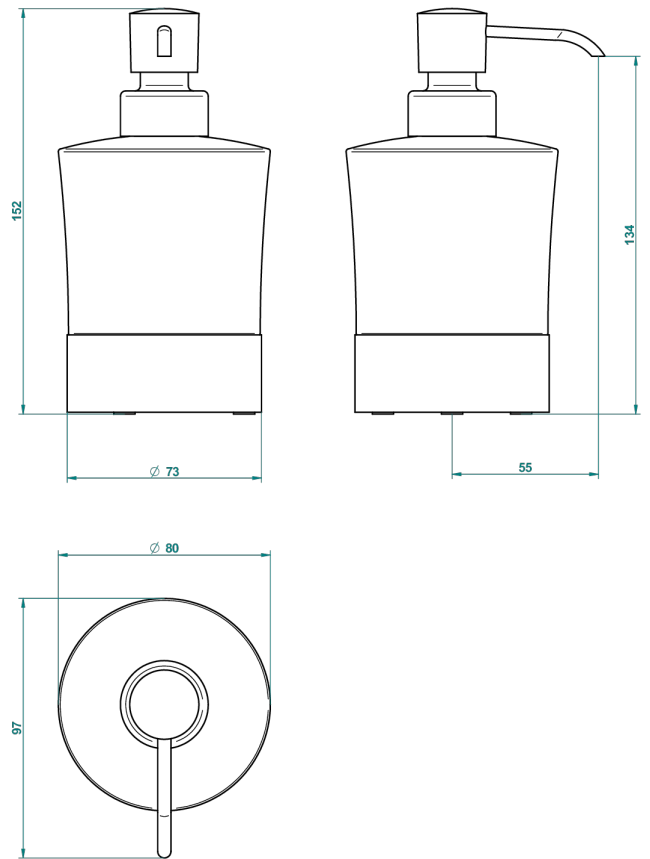

NANO

G5A-613P

Liquid soap dispenser

THG[®]
PARIS

62841

23/101/2017

CHARACTERISTIC

- Nano
- Liquid soap dispenser