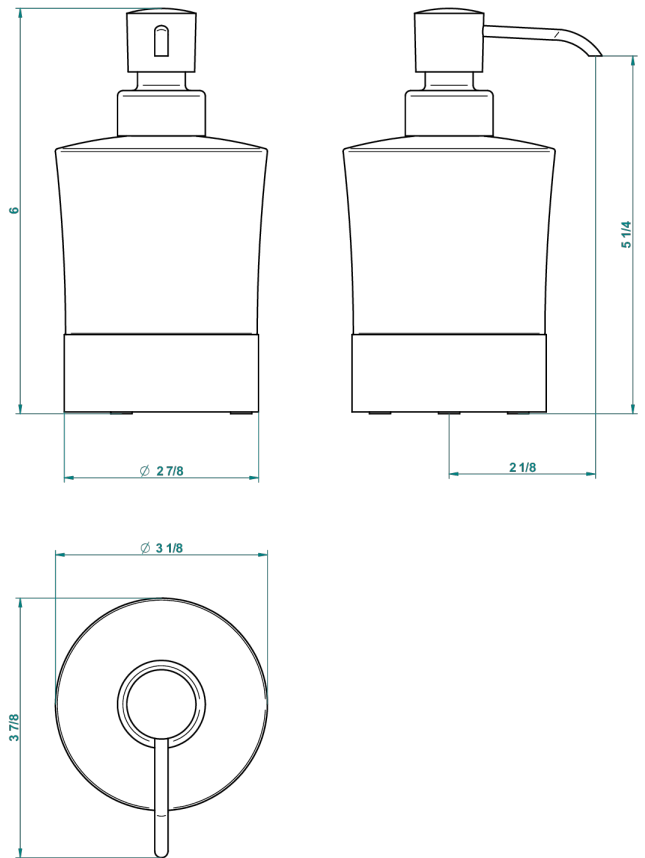

NANO

G5A-613P

Liquid soap dispenser

THG[®]
PARIS

64692

23/10/2017

CHARACTERISTIC

- Nano
- Liquid soap dispenser