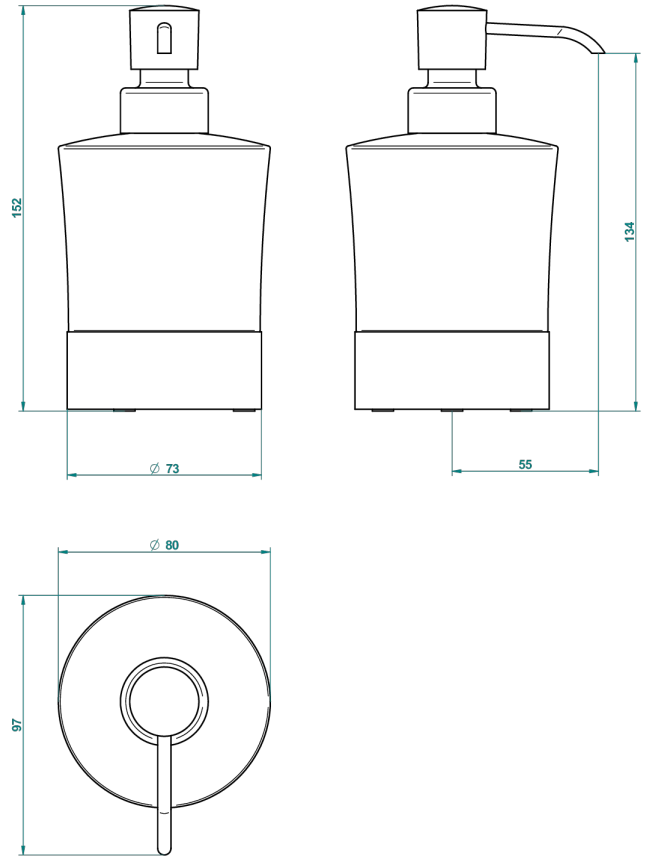

GENERAL PRODUCTS

G00-613P

liquid soap dispenser

THG[®]
PARIS

62841

23/1012017

CHARACTERISTIC

- General Products
- liquid soap dispenser