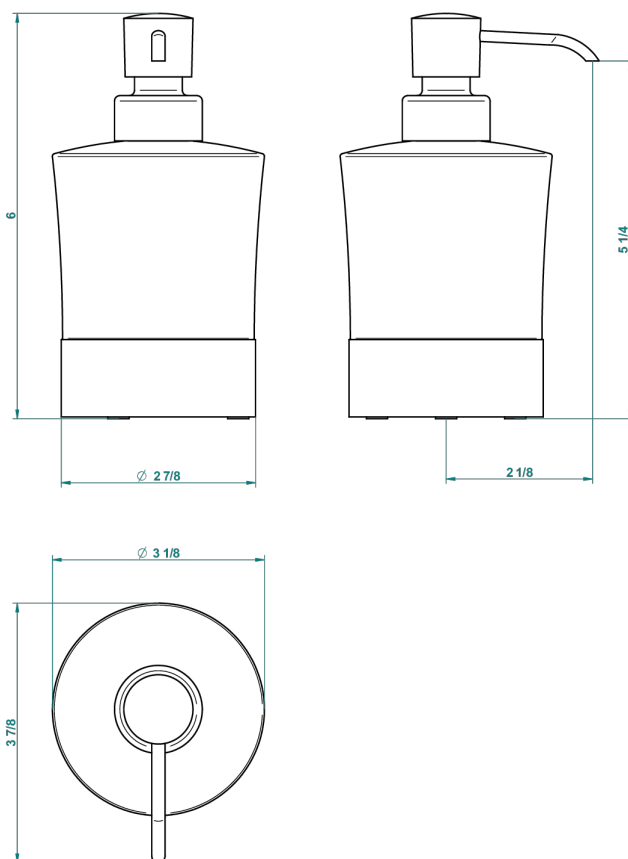

# GENERAL PRODUCTS

G00-613P

liquid soap dispenser

THG<sup>®</sup>  
PARIS

64692

23/10/2017