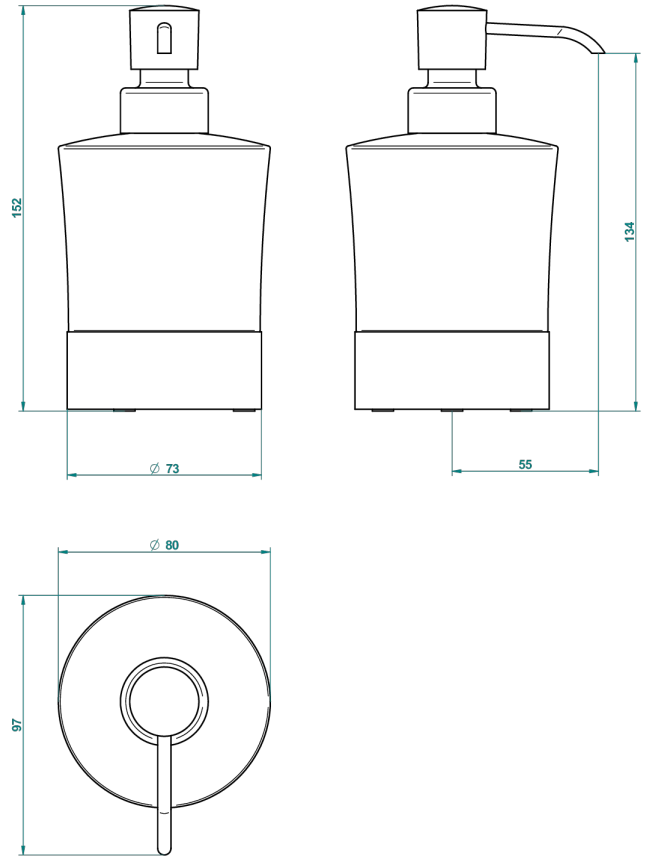

GENERAL ITEMS

G00-613P

Liquid soap dispenser

THG[®]
PARIS

62841

23/101/2017

CHARACTERISTIC

- General Items
- Liquid soap dispenser