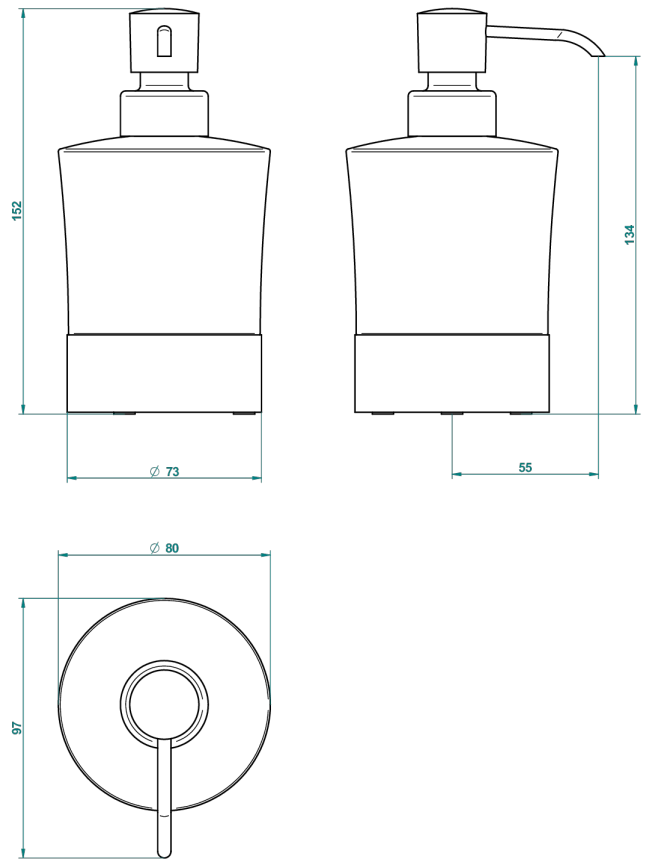

GENERAL ITEMS

G00-613P

Liquid soap dispenser

62841

23/101/2017

CHARACTERISTIC

- General Items
- Liquid soap dispenser

AVAILABLE FINITIONS