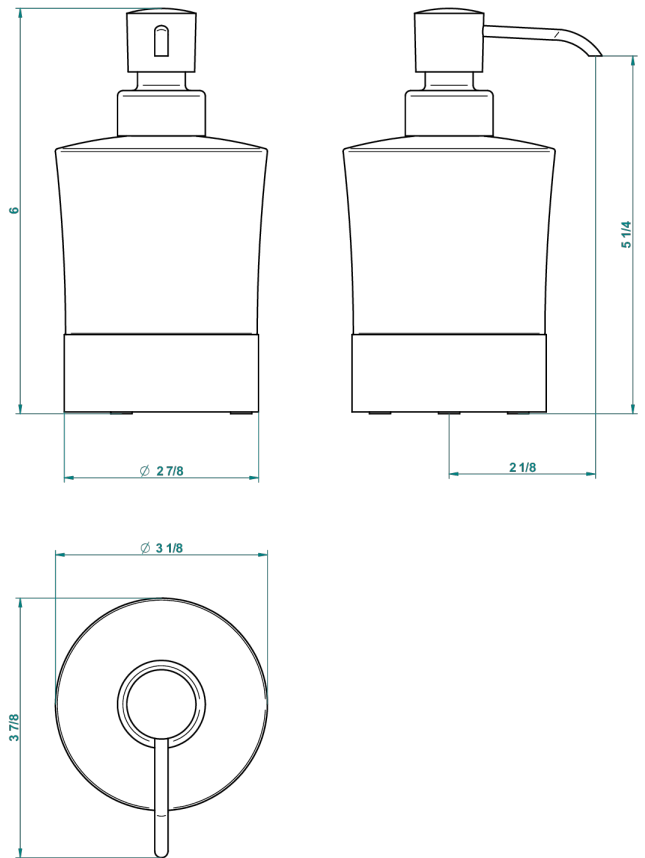

GENERAL ITEMS

G00-613P

Liquid soap dispenser

THG[®]
PARIS

64692

23/10/2017

CHARACTERISTIC

- General Items
- Liquid soap dispenser