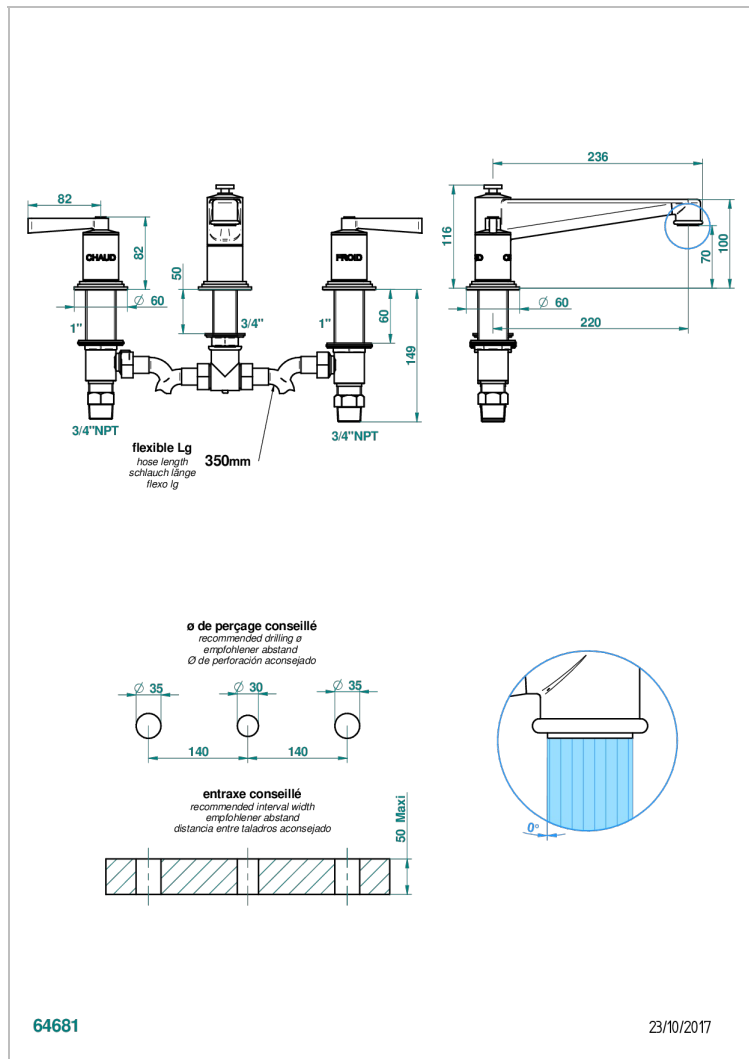

FAUBOURG METAL WITH LEVER HANDLES

G2U-25SGUS

Roman tub set with 3/4" valves

CHARACTERISTIC

- Faubourg Metal with lever handles
- Roman tub set with 3/4" valves

AVAILABLE FINITIONS

Black ceram - D30
Blush PVD - H62
Brass color PVD - H49
Brown bronze color PVD - F33
Chrome polished - A02
Chrome polished / gold polished - G02