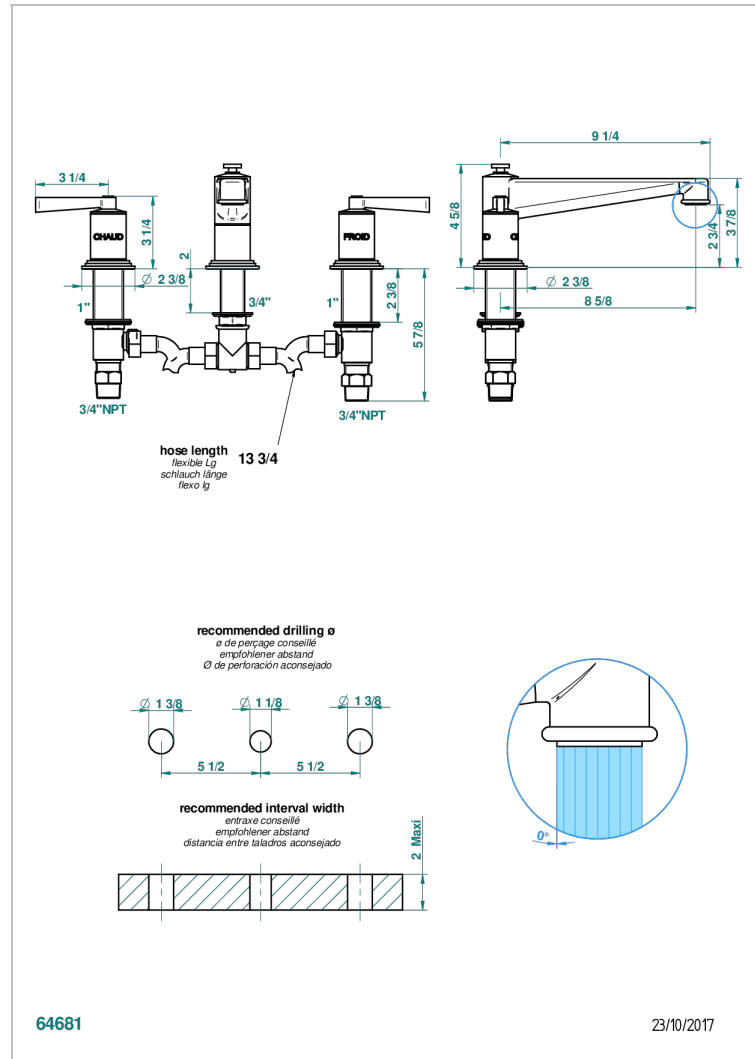

FAUBOURG METAL WITH LEVER HANDLES

G2U-25SGUS

Roman tub set with 3/4" valves

CHARACTERISTIC

- Faubourg Metal with lever handles
- Roman tub set with 3/4" valves

AVAILABLE FINITIONS

Black ceram - D30
Blush PVD - H62
Brass color PVD - H49
Brown bronze color PVD - F33
Chrome polished - A02
Chrome polished / gold polished - G02