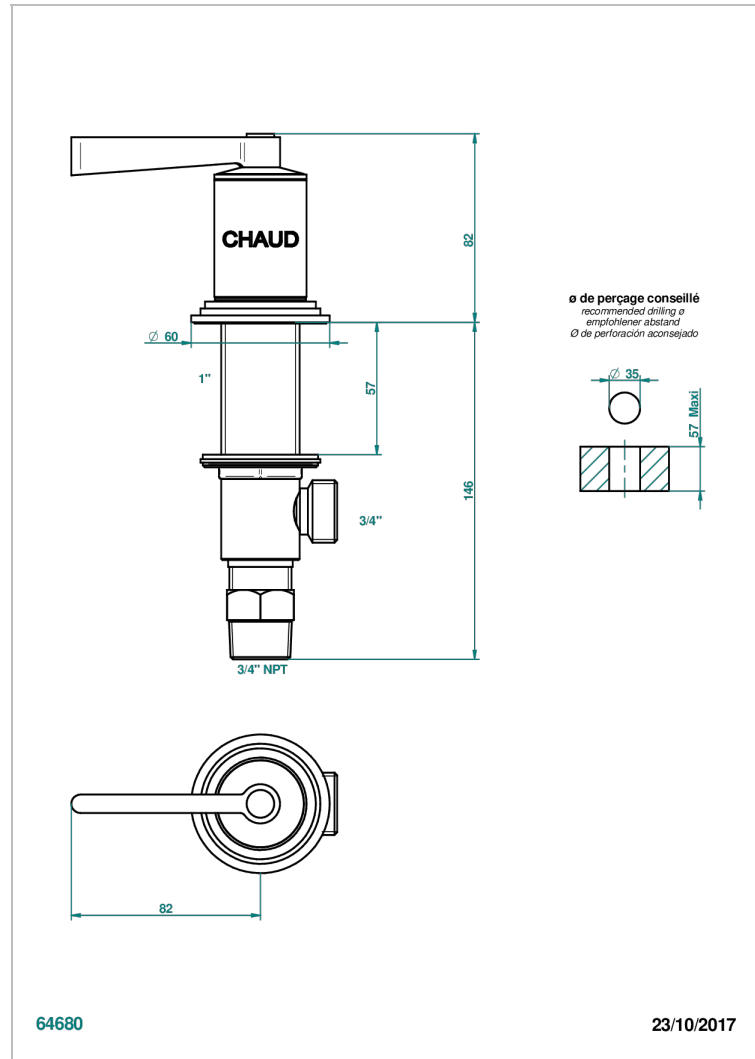

# FAUBOURG METAL WITH LEVER HANDLES

G2U-36/HUS

3/4" deck valve with trim - Hot

## CHARACTERISTIC

- ASME : ASME A112.18.1-2011/CSA B125.1-11