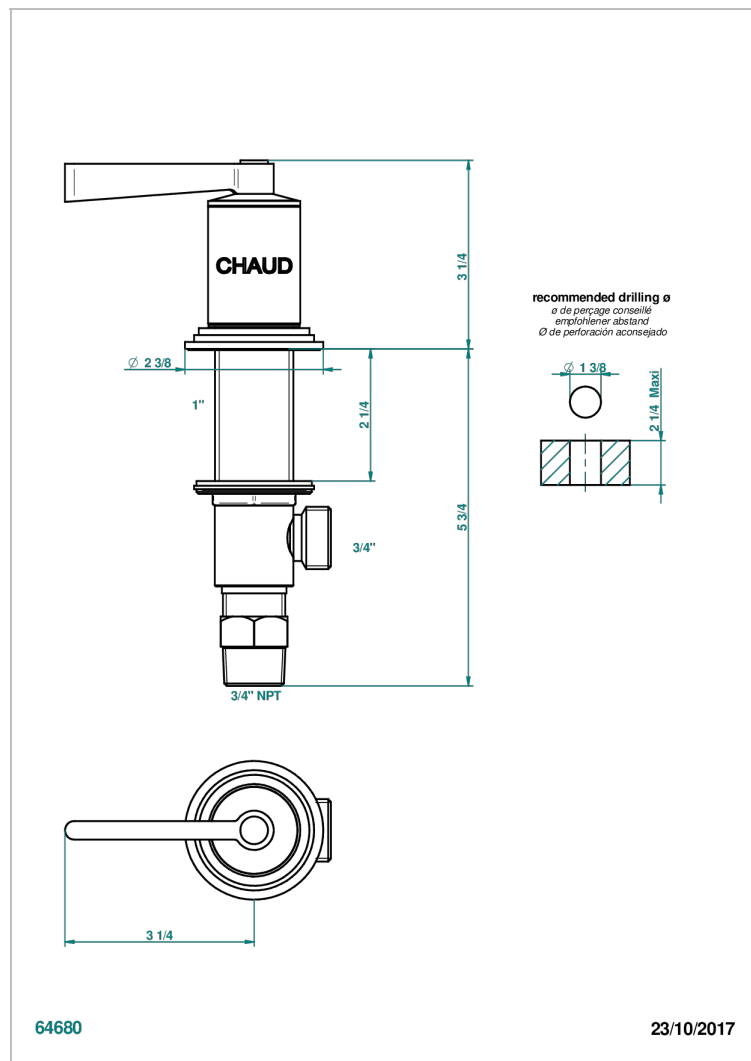

FAUBOURG METAL WITH LEVER HANDLES

G2U-36/HUS

3/4" deck valve with trim - Hot

CHARACTERISTIC

- ASME : ASME A112.18.1-2011/CSA B125.1-11

STANDARDS

AVAILABLE FINITIONS

Black ceram - D30
Blush PVD - H62
Brass color PVD - H49
Brown bronze color PVD - F33
Chrome polished - A02
Chrome polished / gold polished - G02