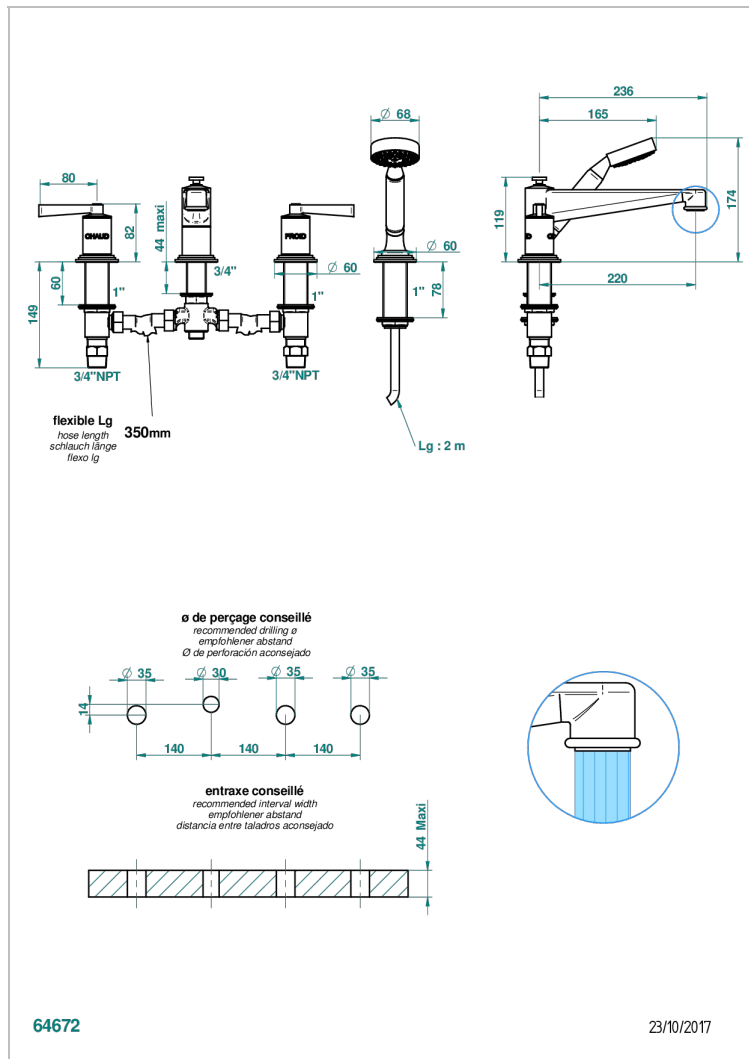

FAUBOURG BLACK PORCELAIN WITH LEVER HANDLES

G2M-112BSGUS

Roman tub set with diverter spout and handshower, 3/4" valves

CHARACTERISTIC

- ASME : ASME A112.18.1-2011/CSA B125.1-11

STANDARDS

AVAILABLE FINITIONS