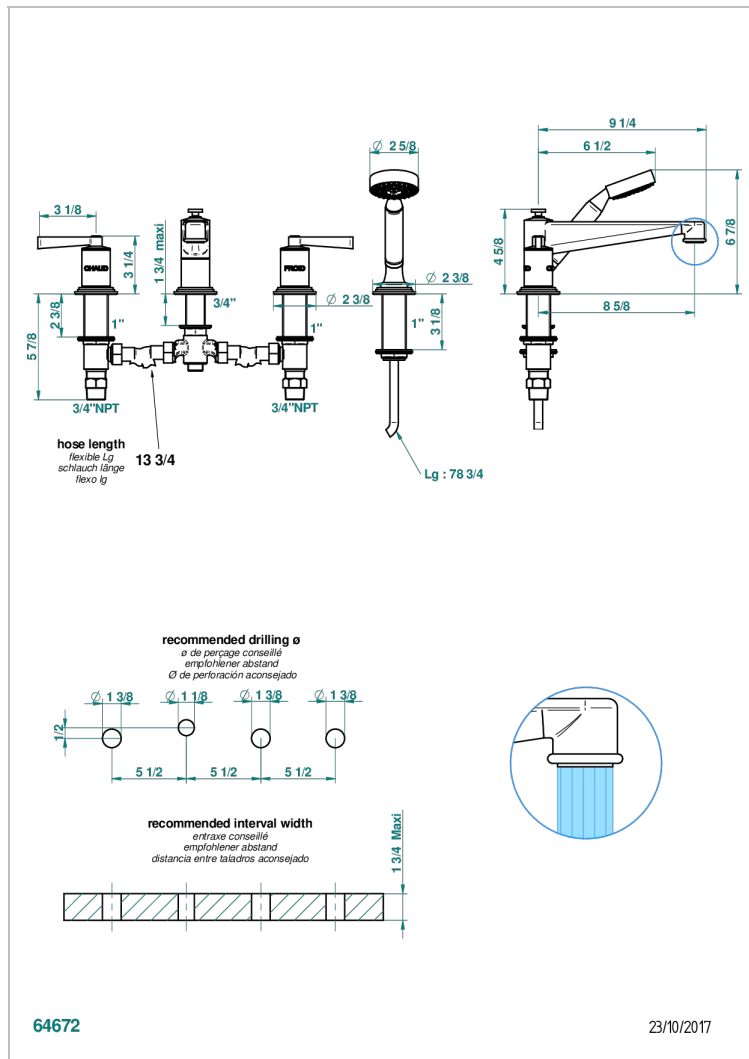

FAUBOURG BLACK PORCELAIN WITH LEVER HANDLES

G2M-112BSGUS

Roman tub set with diverter spout and handshower, 3/4" valves

CHARACTERISTIC

- ASME : ASME A112.18.1-2011/CSA B125.1-11

STANDARDS

AVAILABLE FINITIONS