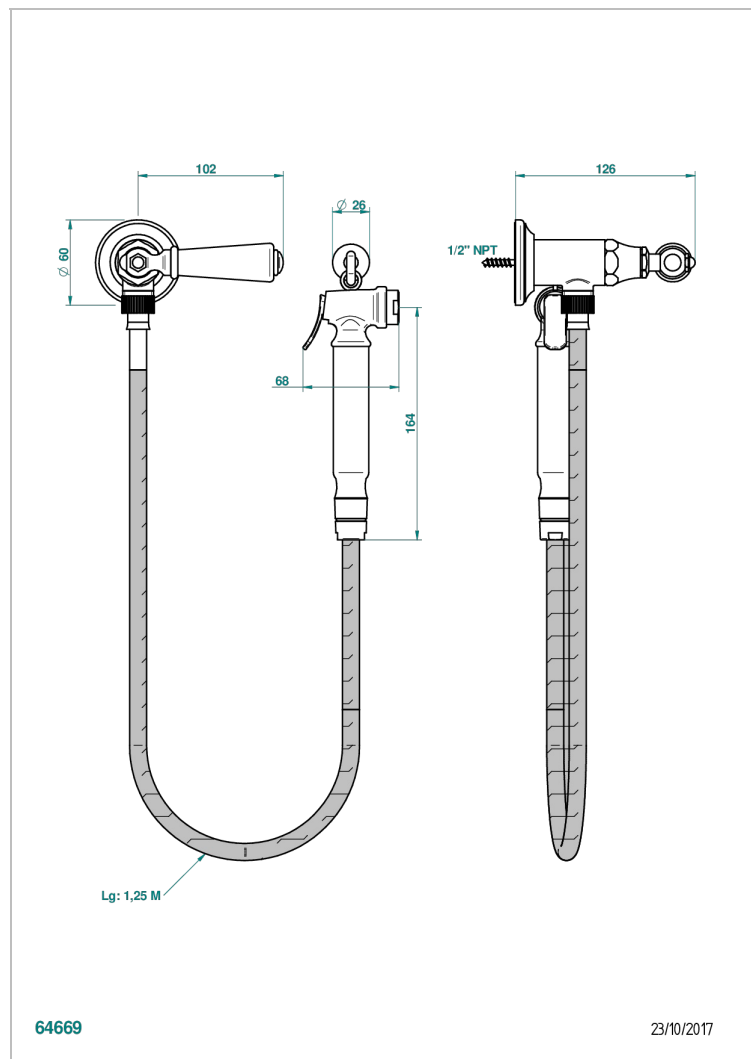

CHARLESTON WITH SMOOTH METAL LEVER HANDLES

G3N-5840/8US

Handheld spray bidet with hose, elbow and hook

THG
PARIS

64669

23/10/2017

CHARACTERISTIC

- Charleston with smooth metal lever handles
- Handheld spray bidet with hose, elbow and hook

AVAILABLE FINITIONS

Chrome polished - A02
Chrome polished / gold polished - G02
Gold polished - F01
Nickel polished - B01