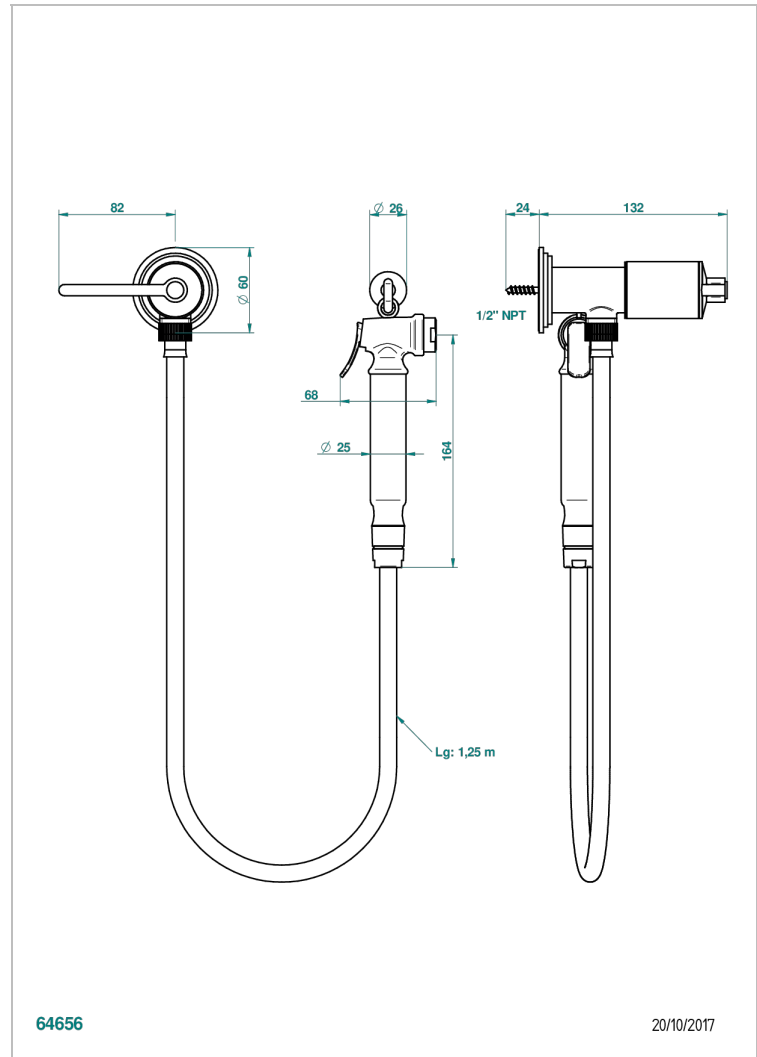

# FAUBOURG METAL WITH LEVER HANDLES

G2U-5840/8US

Handheld spray bidet with hose, elbow and hook

THG<sup>®</sup>  
PARIS

## CHARACTERISTIC

- Faubourg Metal with lever handles
- Handheld spray bidet with hose, elbow and hook

## AVAILABLE FINITIONS

Chrome polished - A02  
Chrome polished / gold polished - G02  
Gold polished - F01  
Nickel polished - B01