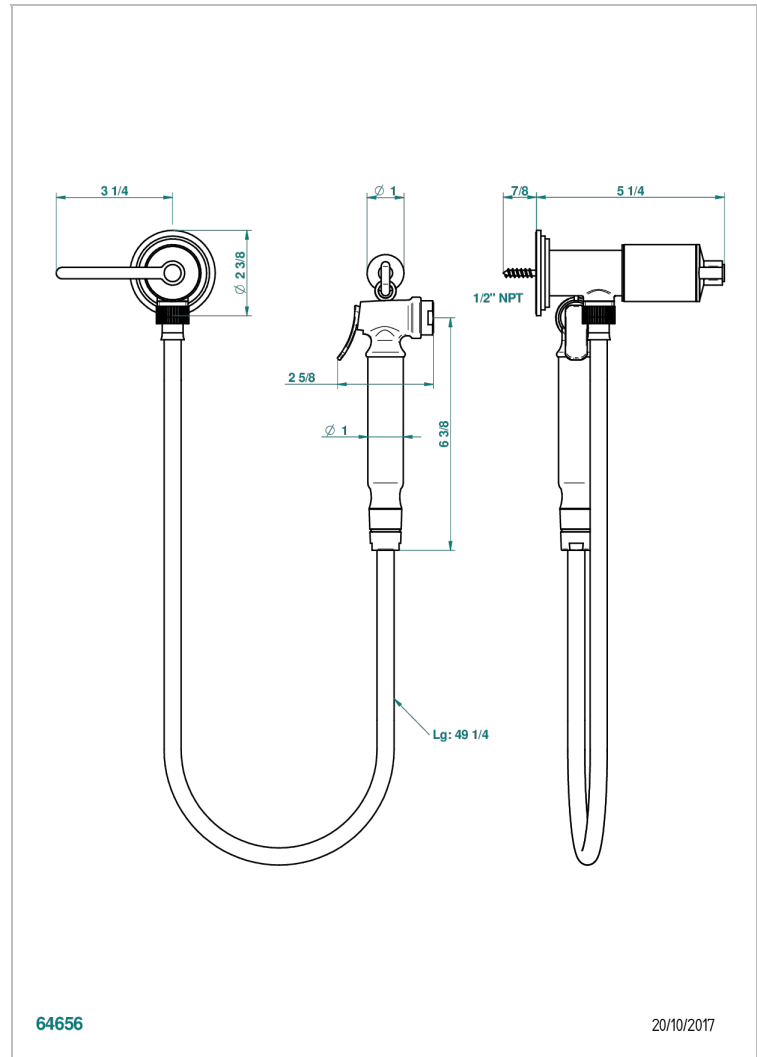

FAUBOURG METAL WITH LEVER HANDLES

G2U-5840/8US

Handheld spray bidet with hose, elbow and hook

THG[®]
PARIS

64656

20/10/2017

CHARACTERISTIC

- Faubourg Metal with lever handles
- Handheld spray bidet with hose, elbow and hook

AVAILABLE FINITIONS

Chrome polished - A02
Chrome polished / gold polished - G02
Gold polished - F01
Nickel polished - B01