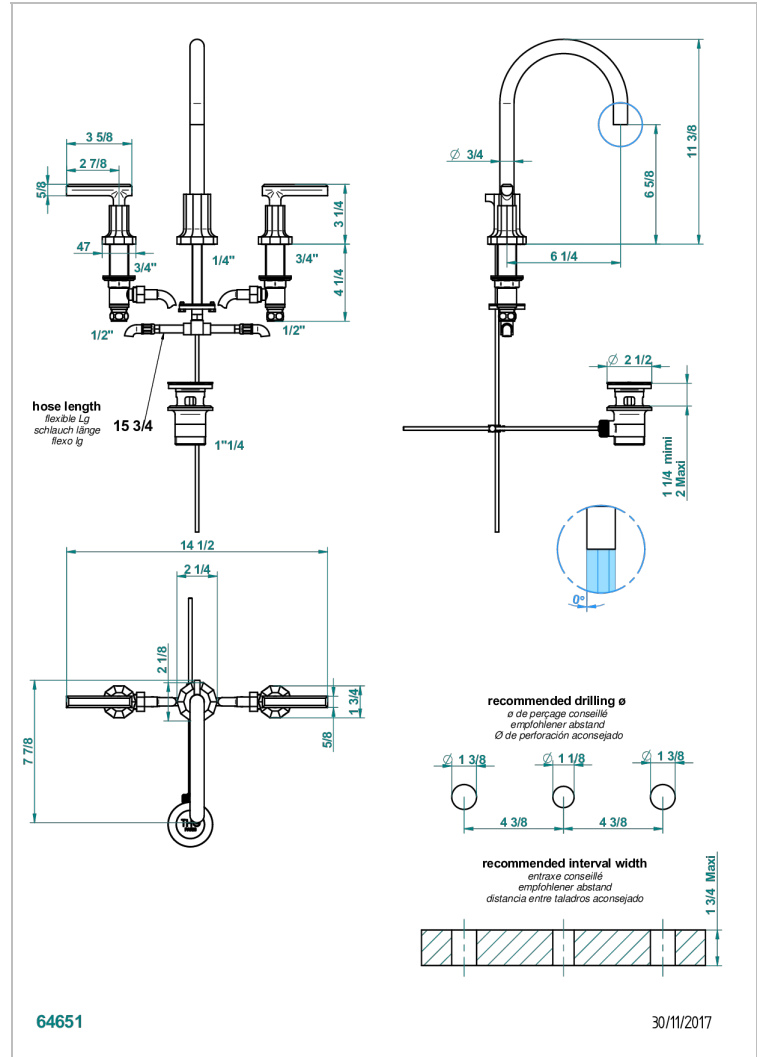

LES ONDES WITH LEVER

G8B-151

Rim mounted 3-hole basin mixer with waste

THG[®]
PARIS

CHARACTERISTIC

- ACS : 18ACCLY393
- NF : NF EN 200 - IA - Chrome
- SVGW-SSIGE : 1901-6813

STANDARDS

AVAILABLE FINITIONS