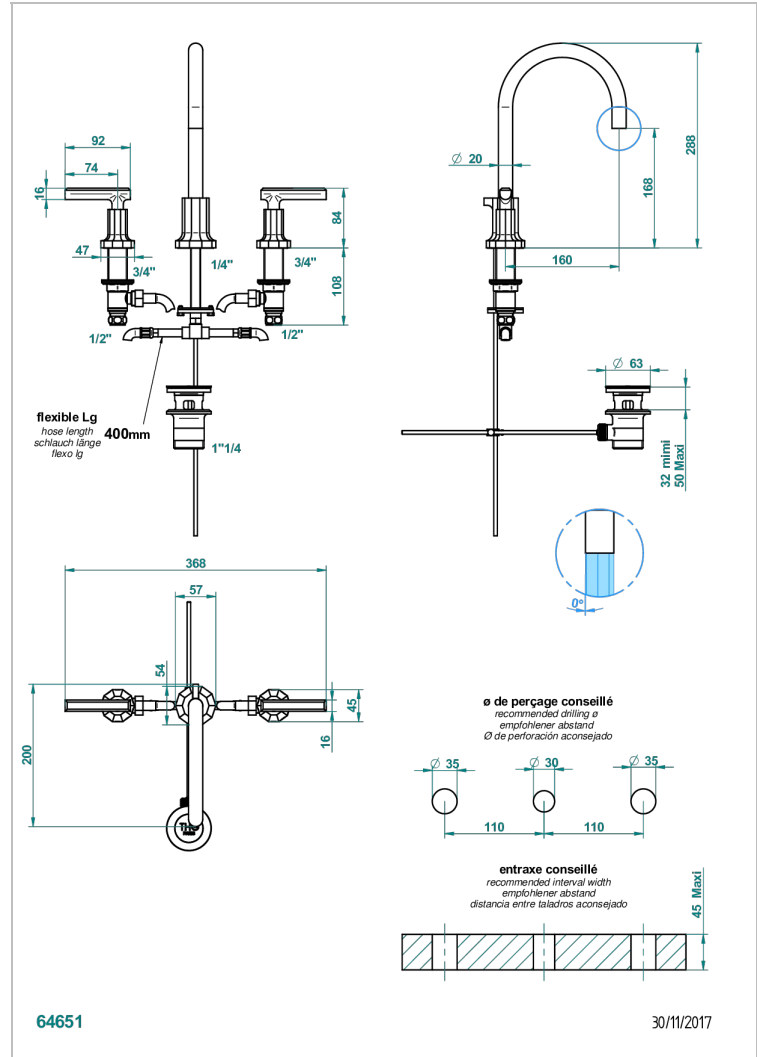

LES ONDES WITH LEVER

G8B-151

Rim mounted 3-hole basin mixer with waste

THG[®]
PARIS

CHARACTERISTIC

- ACS : 18ACCLY393
- NF : NF EN 200 - IA - Chrome
- SVGW-SSIGE : 1901-6813

STANDARDS

AVAILABLE FINITIONS