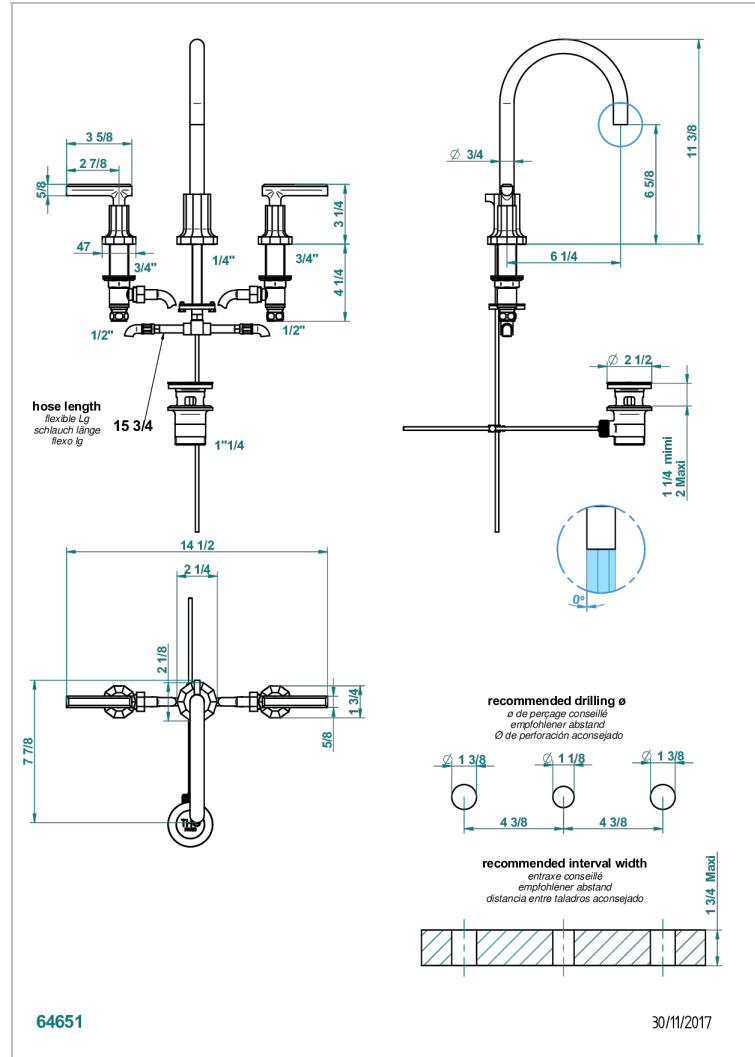

LES ONDES WITH LEVER

G8B-151

Rim mounted 3-hole basin mixer with waste

THG[®]
PARIS

CHARACTERISTIC

- ACS : 18ACCLY393
- NF : NF EN 200 - IA - Chrome
- SVGW-SSIGE : 1901-6813

STANDARDS

AVAILABLE FINITIONS