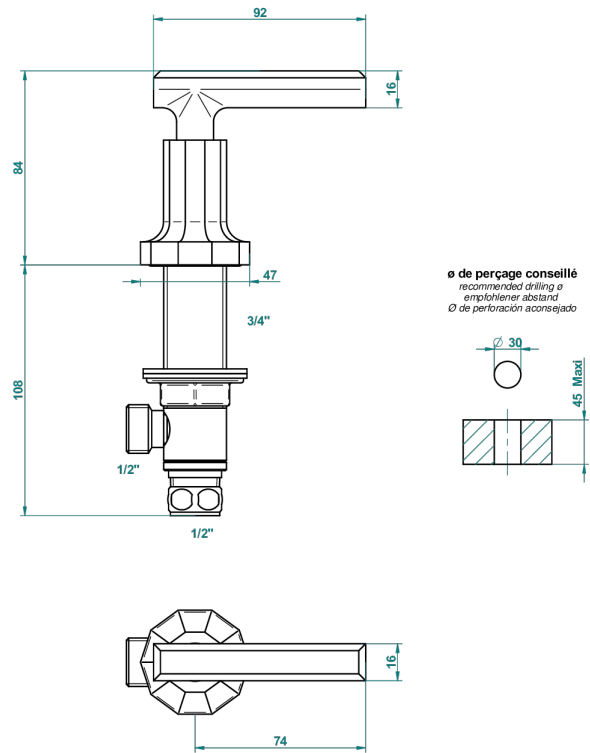

LES ONDES WITH LEVER

G8B-35/C

Rim mounted 1/2" valve, cold

THG[®]
PARIS

64650

20/10/2017

CHARACTERISTIC

- Les Ondes with lever
- Rim mounted 1/2" valve, cold