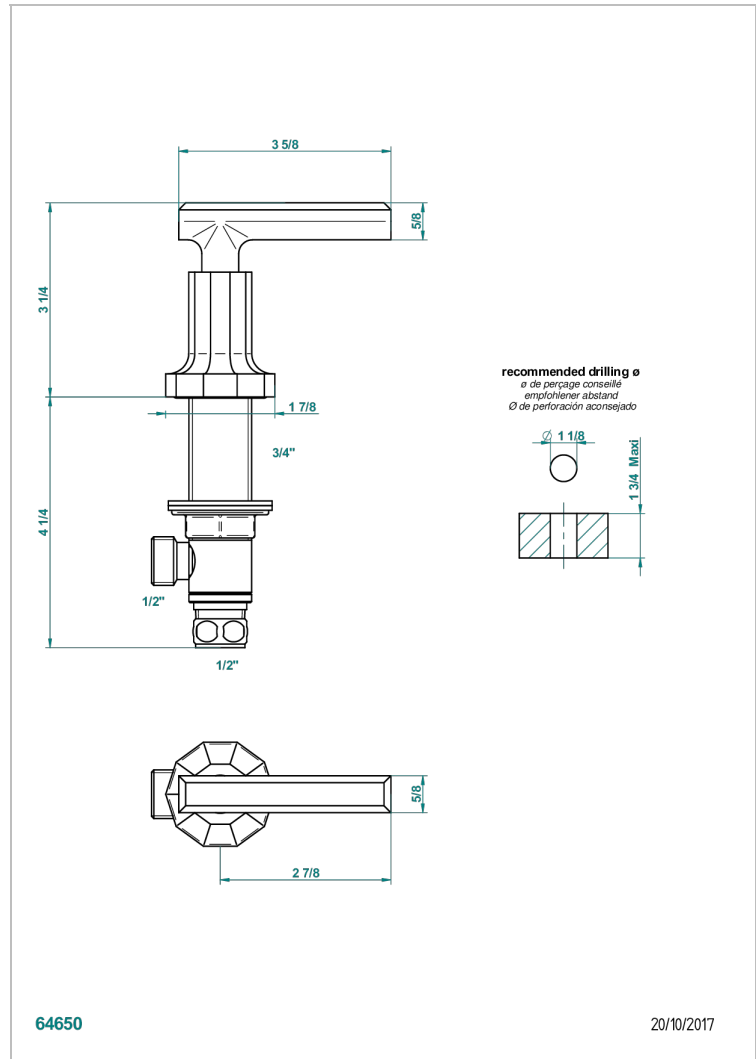

LES ONDES WITH LEVER

G8B-35/C

Rim mounted 1/2" valve, cold

CHARACTERISTIC

- Les Ondes with lever
- Rim mounted 1/2" valve, cold

AVAILABLE FINITIONS

Antique nickel - H28
Black ceram - D30
Blush PVD - H62
Brass color PVD - H49
Brown bronze color PVD - F33
Gold color PVD - H52