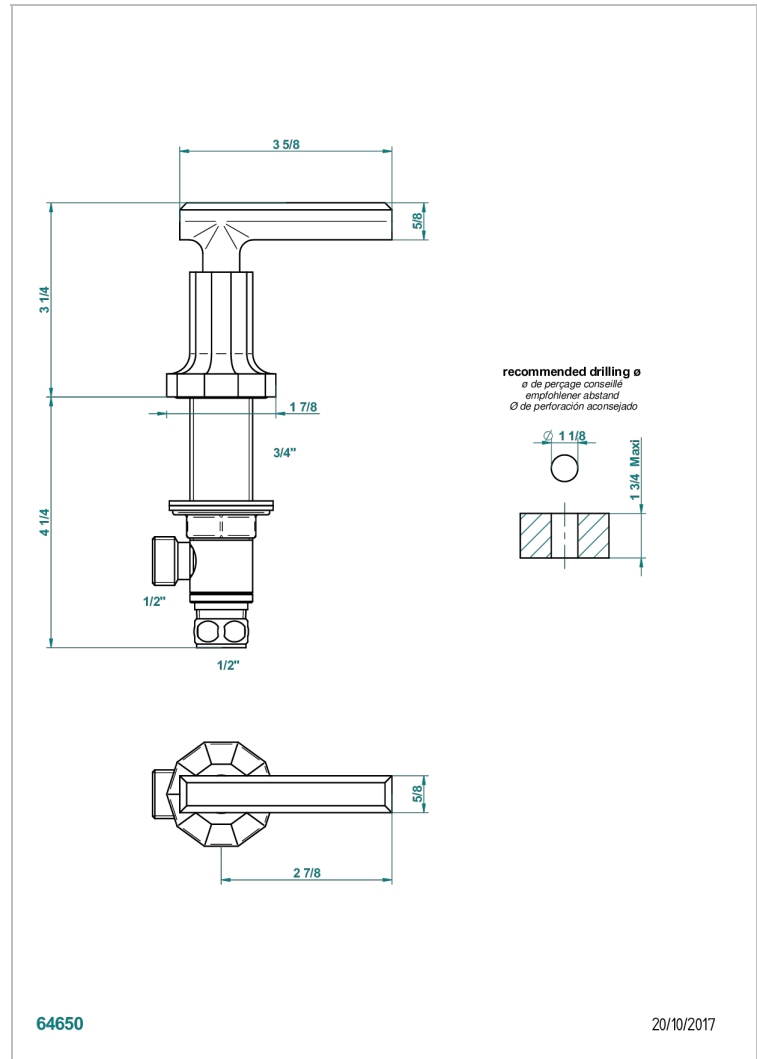

LES ONDES WITH LEVER

G8B-35/C

Rim mounted 1/2" valve, cold

CHARACTERISTIC

- Les Ondes with lever
- Rim mounted 1/2" valve, cold

AVAILABLE FINITIONS

Antique nickel - H28
Black ceram - D30
Blush PVD - H62
Brass color PVD - H49
Brown bronze color PVD - F33
Gold color PVD - H52