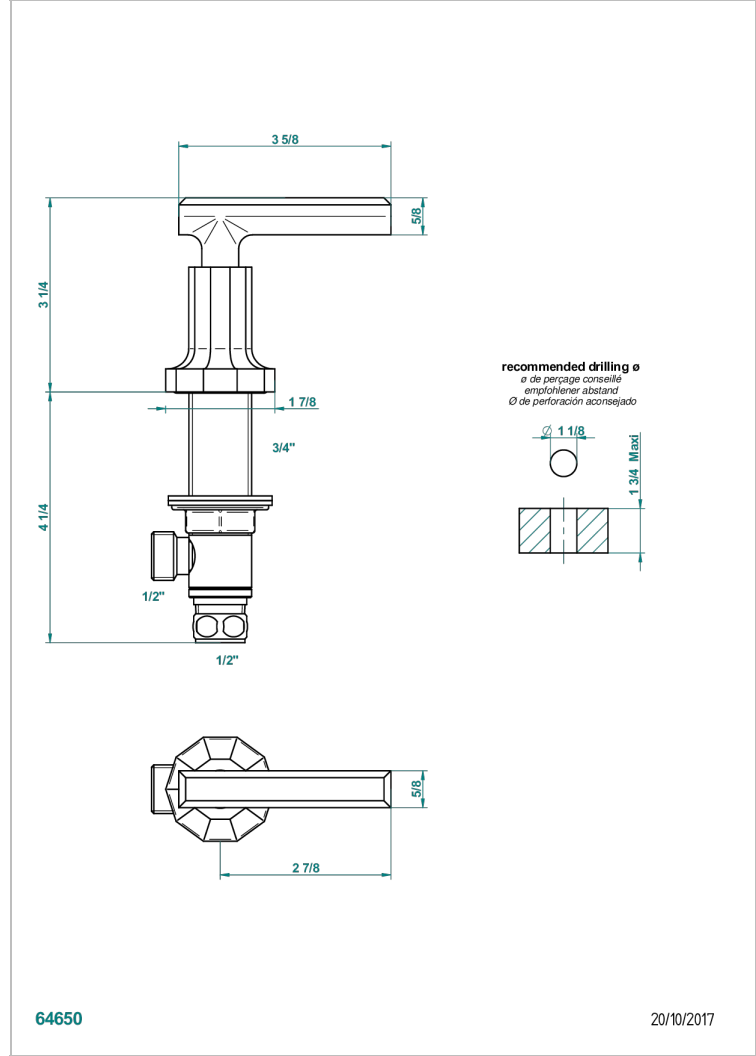

LES ONDES WITH LEVER

G8B-35/C

3/4"台式阀, 冷水阀

特色

- Les Ondes with lever
- 3/4"台式阀, 冷水阀

可选饰面

Black ceram - D30
Blush PVD - H62
Graphite PVD - H64
Matt Umber PVD - H67
Matt blush PVD - H60
Matt graphite PVD - H65