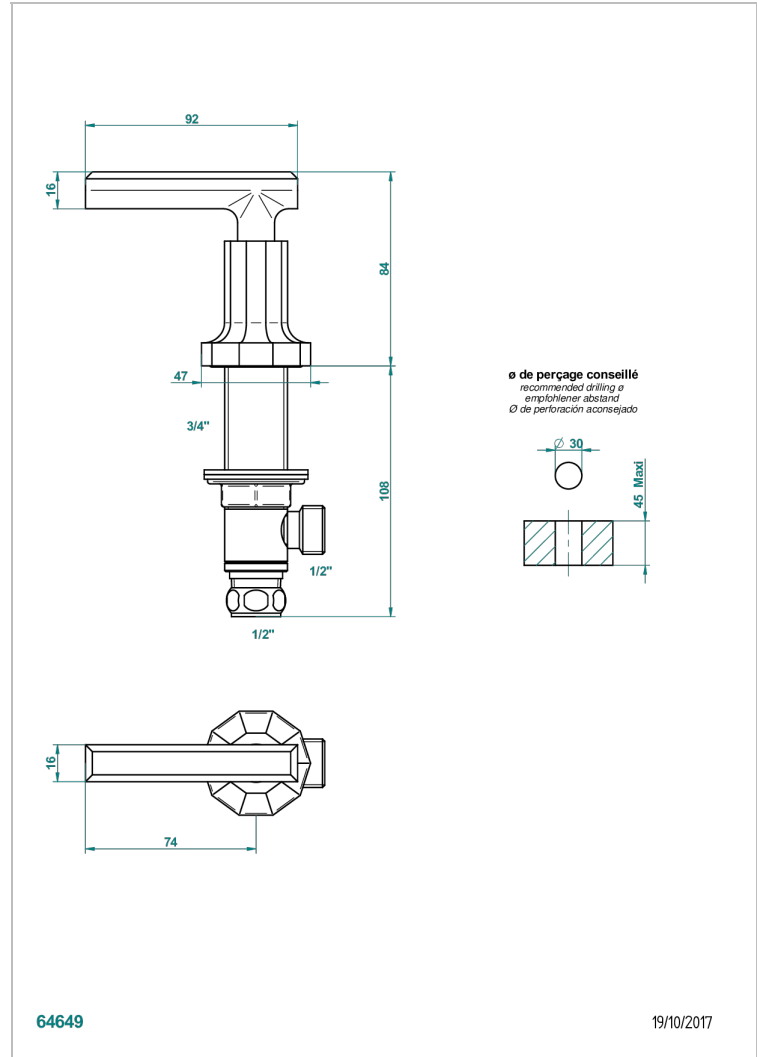

LES ONDES WITH LEVER

G8B-35/H

Rim mounted 1/2" valve, hot

CHARACTERISTIC

- Les Ondes with lever
- Rim mounted 1/2" valve, hot

AVAILABLE FINITIONS

Antique nickel - H28
Black ceram - D30
Blush PVD - H62
Brass color PVD - H49
Brown bronze color PVD - F33
Gold color PVD - H52