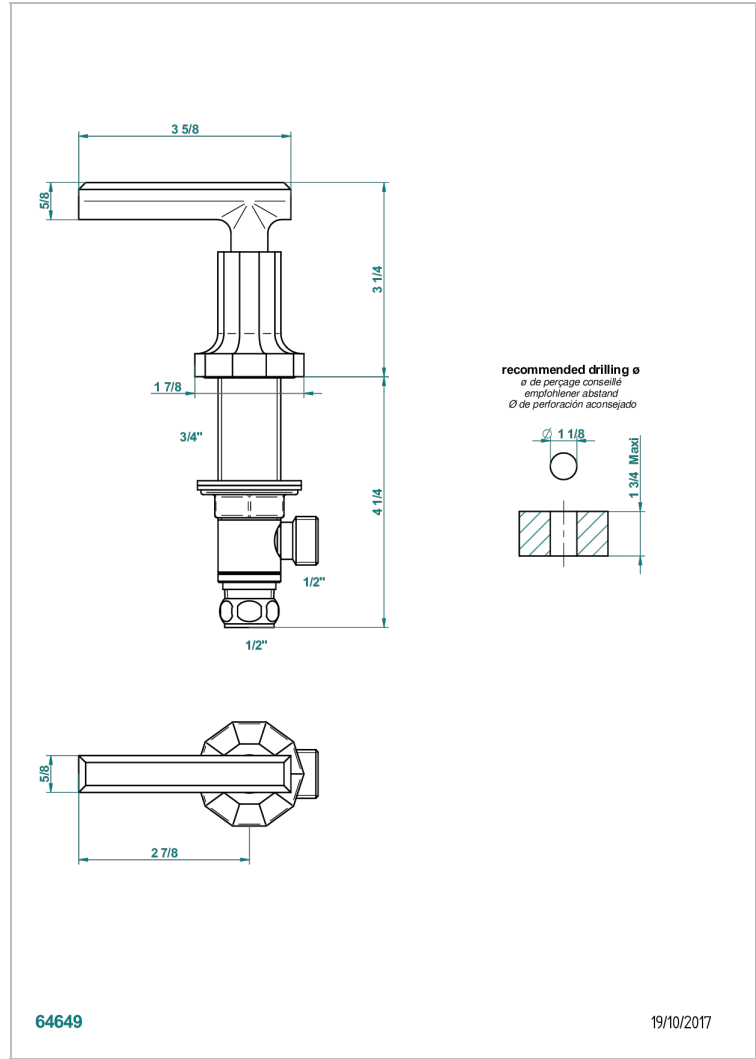

# LES ONDES WITH LEVER

G8B-35/H

Rim mounted 1/2" valve, hot

## CHARACTERISTIC

- Les Ondes with lever
- Rim mounted 1/2" valve, hot