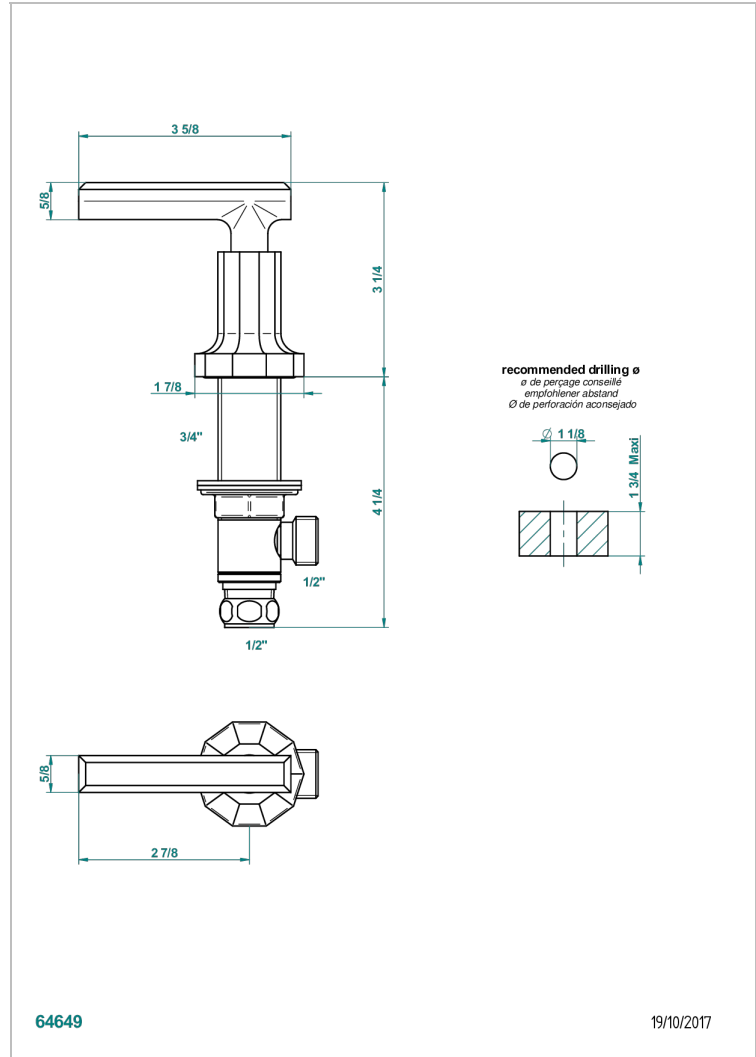

LES ONDES WITH LEVER

G8B-35/H

Rim mounted 1/2" valve, hot

CHARACTERISTIC

- Les Ondes with lever
- Rim mounted 1/2" valve, hot

AVAILABLE FINITIONS

Antique nickel - H28
Black ceram - D30
Blush PVD - H62
Brass color PVD - H49
Brown bronze color PVD - F33
Gold color PVD - H52