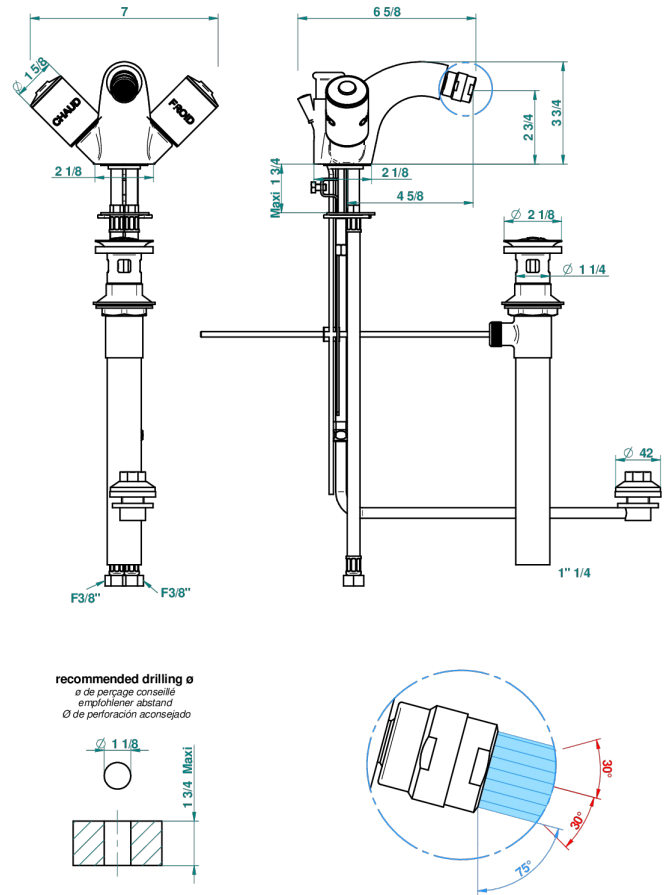

US

64643

19/10/2017

CHARACTERISTIC

- Faubourg Metal
- Single hole bidet faucet, integral diverter for vertical spray with drain

AVAILABLE FINITIONS

Black ceram - D30
 Blush PVD - H62
 Brass color PVD - H49
 Brown bronze color PVD - F33
 Chrome polished - A02
 Chrome polished / gold polished - G02