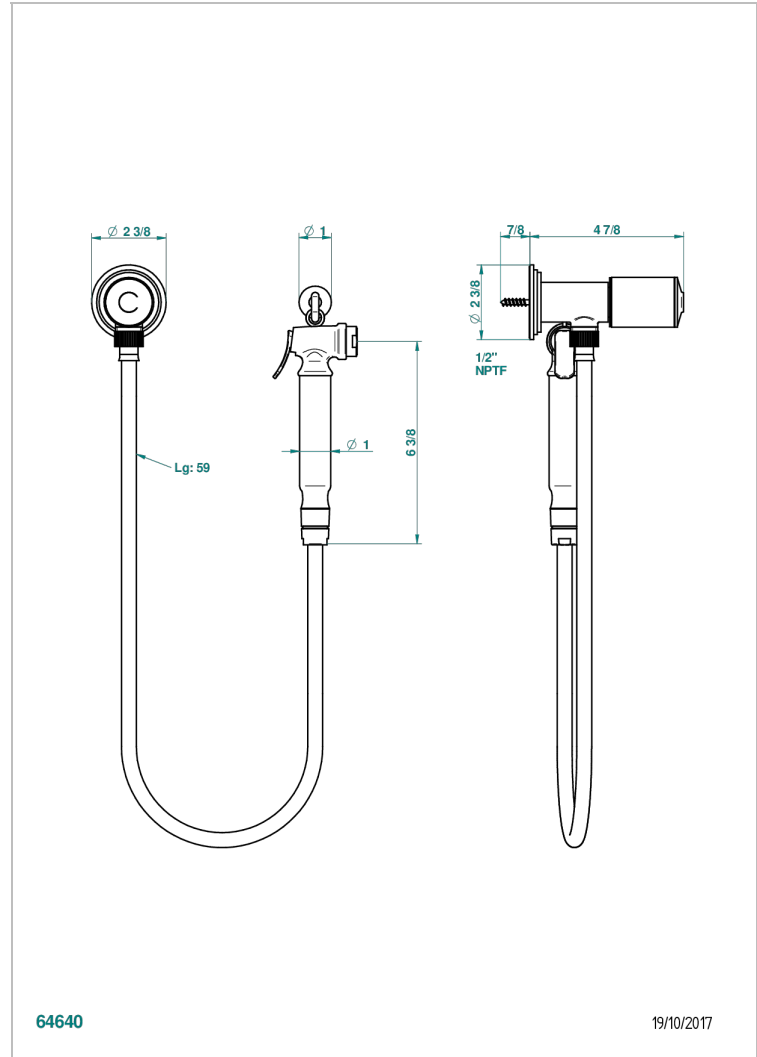

FAUBOURG METAL

G2T-5840/8US

Handheld spray bidet with hose, elbow and hook

THG[®]
PARIS

CHARACTERISTIC

- Faubourg Metal
- Handheld spray bidet with hose, elbow and hook

AVAILABLE FINITIONS

- Chrome polished - A02
- Chrome polished / gold polished - G02
- Gold polished - F01
- Nickel polished - B01