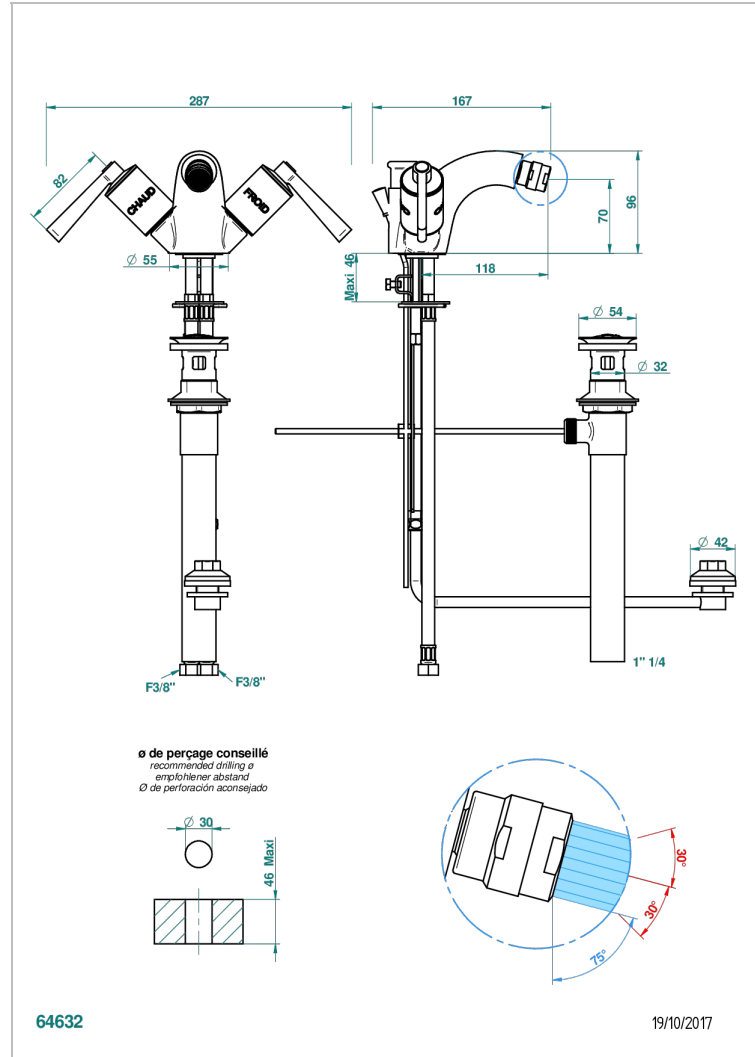

FAUBOURG METAL CON MANETAS

G2U-3205/2US

Single hole 2 handle bidet faucet, integral diverter for vertical spray with drain

THG[®]
PARIS

CARACTERÍSTICAS

- Faubourg metal con manetas
- Single hole 2 handle bidet faucet, integral diverter for vertical spray with drain