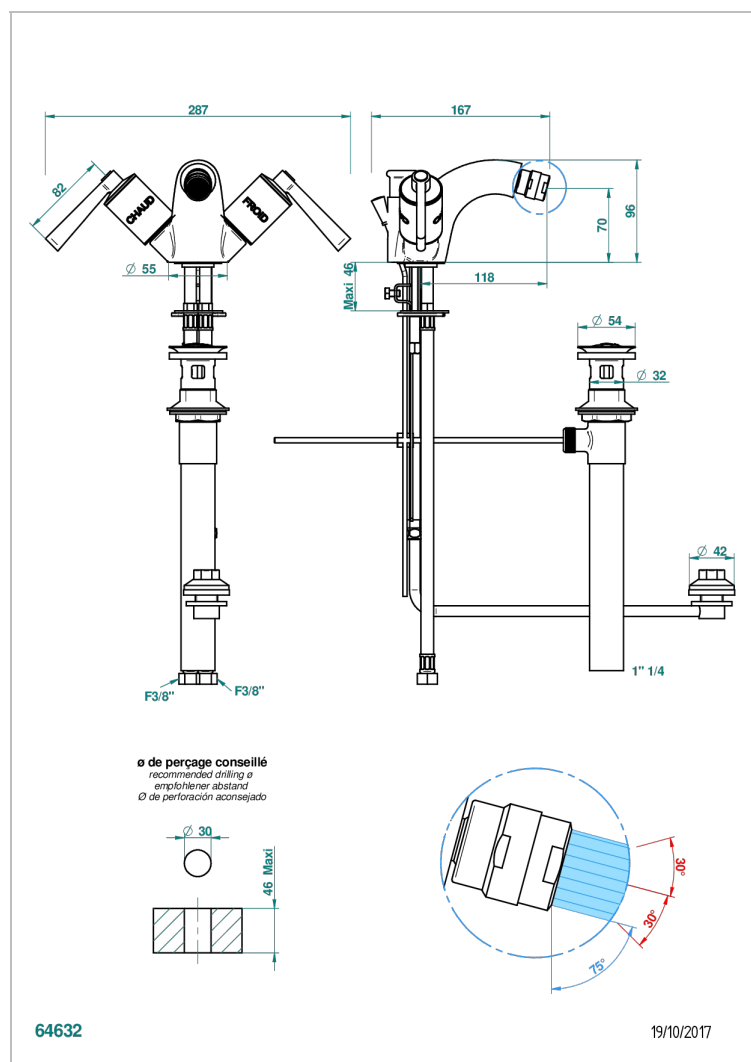

FAUBOURG METAL WITH LEVER HANDLES

G2U-3205/2US

Single hole bidet faucet, integral diverter for vertical spray with drain

CHARACTERISTIC

- Faubourg Metal with lever handles
- Single hole bidet faucet, integral diverter for vertical spray with drain