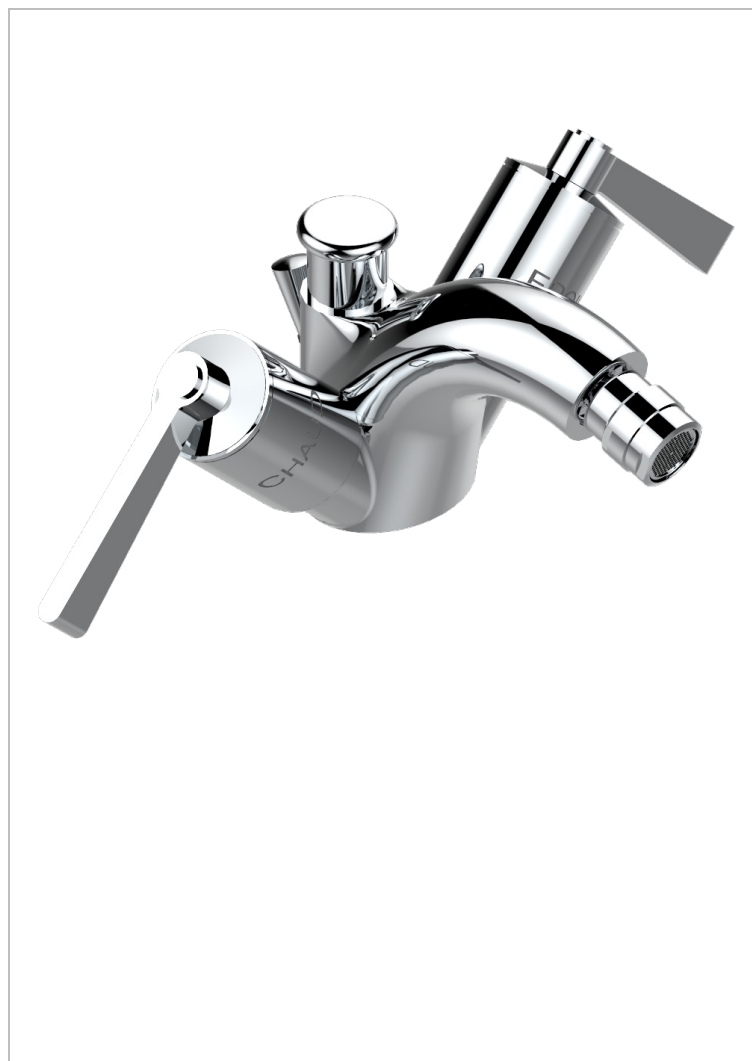

FAUBOURG METAL WITH LEVER HANDLES

G2U-3205/2US

Single hole bidet faucet, integral diverter for vertical spray with drain

CHARACTERISTIC

- Faubourg Metal with lever handles
- Single hole bidet faucet, integral diverter for vertical spray with drain

AVAILABLE FINITIONS

Black ceram - D30
 Blush PVD - H62
 Brass color PVD - H49
 Brown bronze color PVD - F33
 Chrome polished - A02
 Chrome polished / gold polished - G02

Gold color PVD - H52
 Gold mat - F07
 Gold polished - F01
 Graphite PVD - H64
 Matt Umber PVD - H67
 Matt blush PVD - H60

Matt brass color PVD - H50
 Matt brown bronze color PVD - F34
 Matt chrome (American satin) - C02
 Matt gold color PVD - H53
 Matt graphite PVD - H65
 Matt nickel (American satin) - C01

Matt nickel color PVD - H56
 Natural smoked Brass - A13
 Nickel antique / Sovereign - H28
 Nickel color PVD - H55
 Nickel polished - B01
 Soft gold - F30

Soft matt gold - F31
 Umber PVD - H66