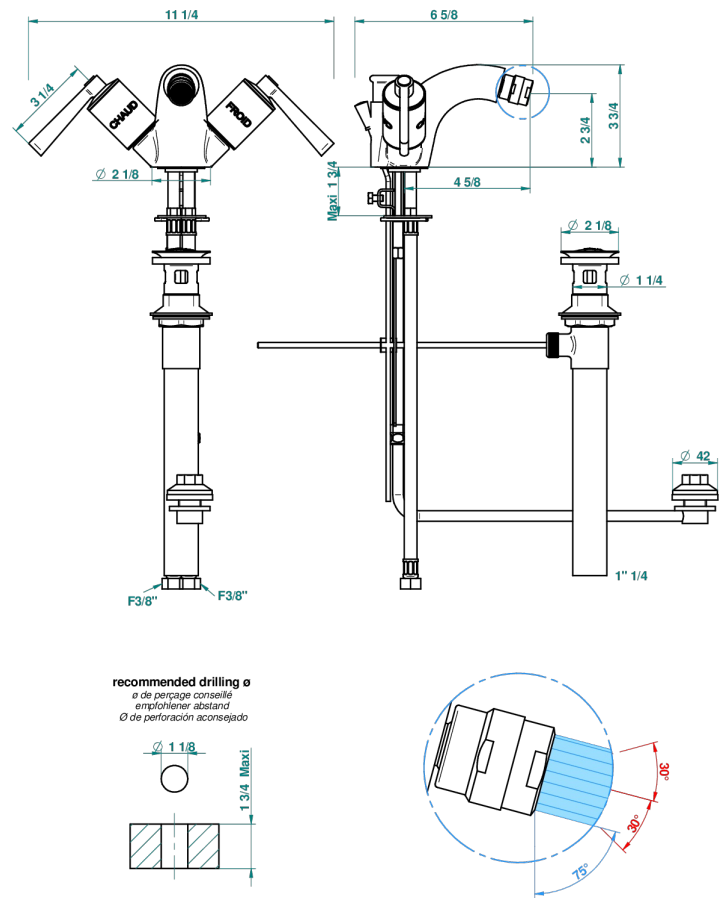

# FAUBOURG METAL CON MANETAS

G2U-3205/2US

Single hole 2 handle bidet faucet, integral diverter for vertical spray with drain

THG<sup>®</sup>  
PARIS

US

64632

19/10/2017

## CARACTERÍSTICAS

- Faubourg metal con manetas
- Single hole 2 handle bidet faucet, integral diverter for vertical spray with drain