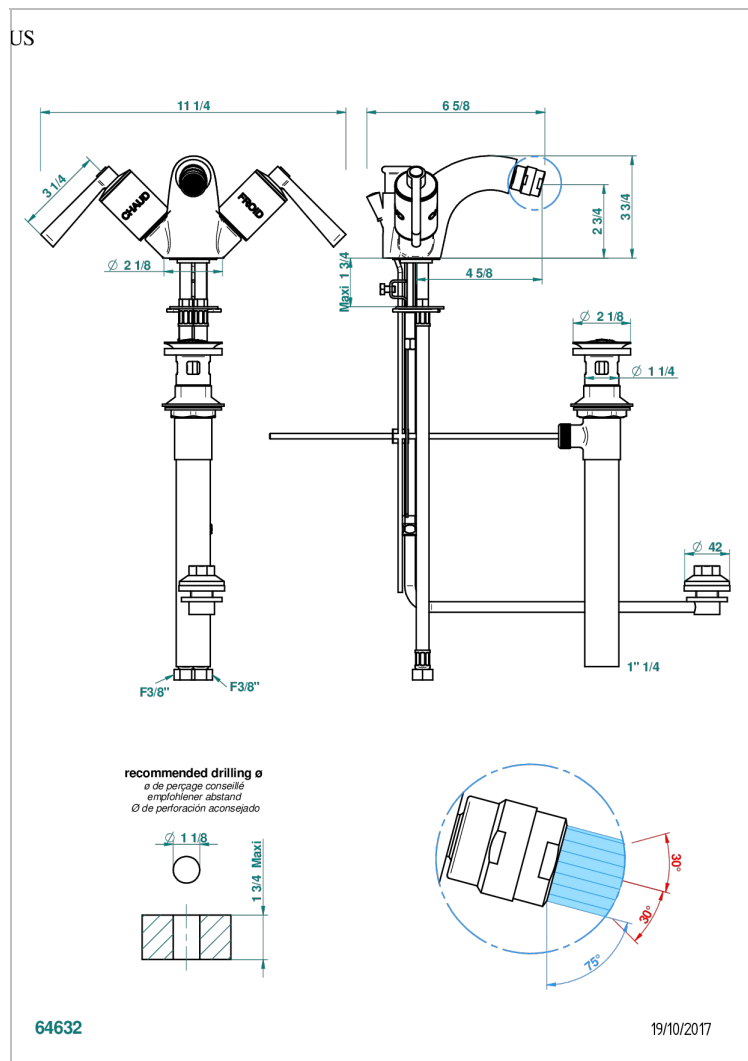

FAUBOURG METAL WITH LEVER HANDLES

G2U-3205/2US

Single hole bidet faucet, integral diverter for vertical spray with drain

CHARACTERISTIC

- Faubourg Metal with lever handles
- Single hole bidet faucet, integral diverter for vertical spray with drain