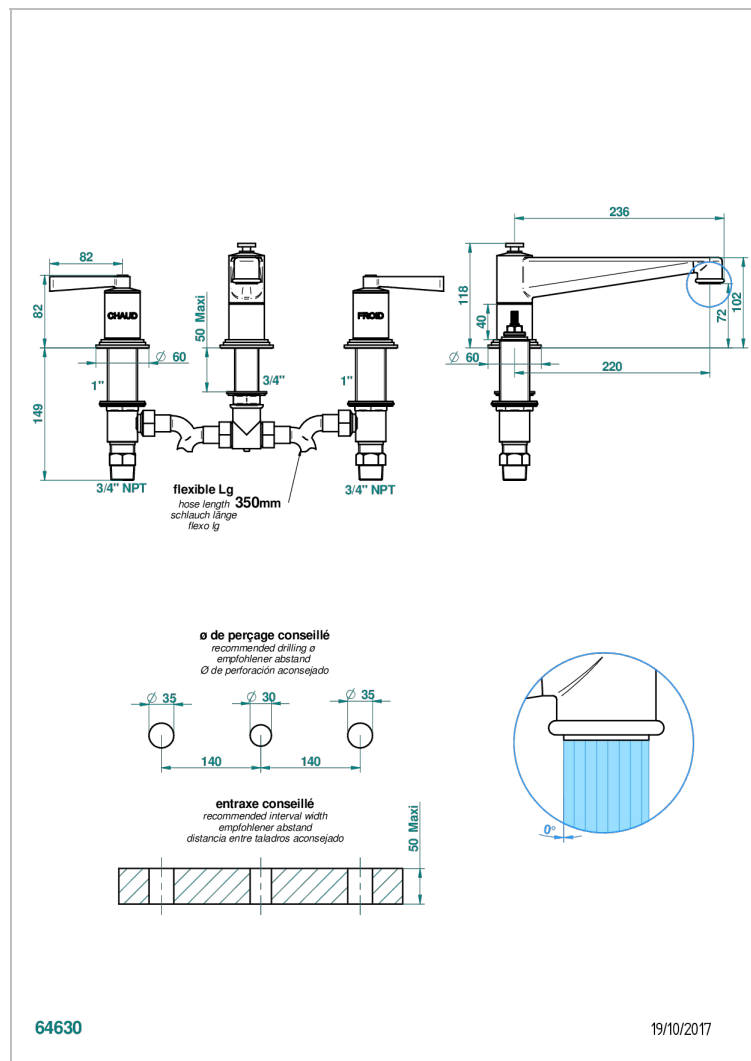

# FAUBOURG BLACK PORCELAIN WITH LEVER HANDLES

G2M-25SGUS

Roman tub set with 3/4" valves

## CHARACTERISTIC

- Faubourg Black Porcelain with lever handles
- Roman tub set with 3/4" valves