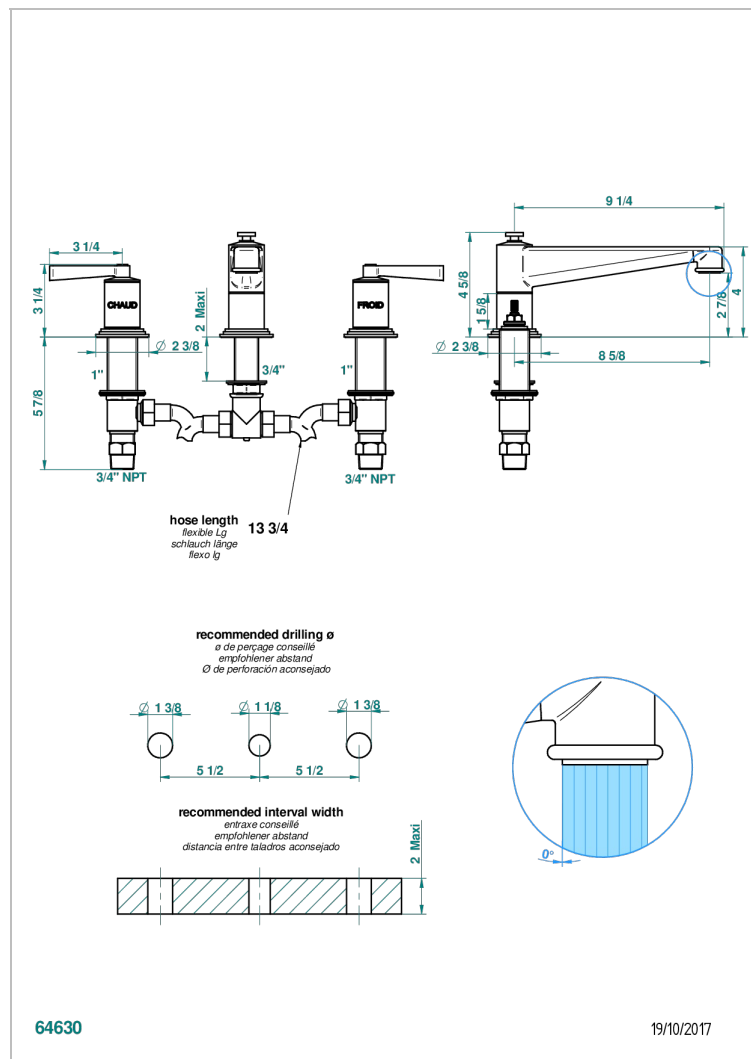

FAUBOURG BLACK PORCELAIN WITH LEVER HANDLES

G2M-25SGUS

Roman tub set with 3/4" valves

CHARACTERISTIC

- Faubourg Black Porcelain with lever handles
- Roman tub set with 3/4" valves

AVAILABLE FINITIONS

Black ceram - D30
Blush PVD - H62
Brass color PVD - H49
Brown bronze color PVD - F33
Chrome polished - A02
Chrome polished / gold polished - G02