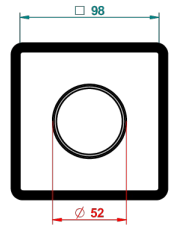

48M2SPSA
48M2SPUSA
48M2SPSA/W

48M2S0A
48M2S0USA
48M2S0A/W

49M3SPSA
49M3SPSUSA
49M3SPSA/W

Tube / Pipe Joint Plaque / Seal Plate

24/11/2017

CHARACTERISTIC

- Les Ondes
- Trim for wall mounted diverter - 2 ways ref.48M2 & 3 ways ref.49M3