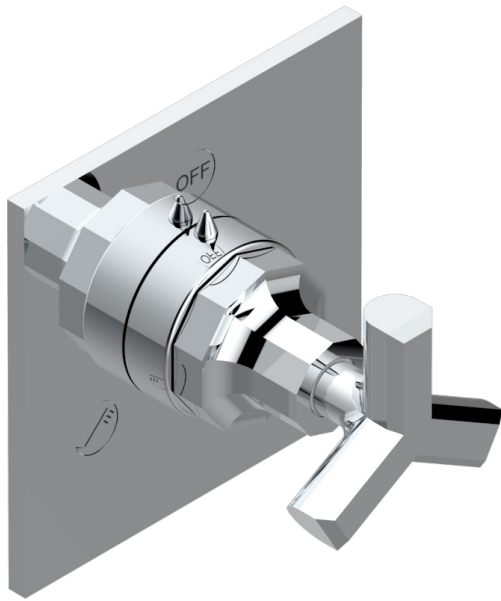

LES ONDES

G8A-48M2SB

Trim for wall mounted diverter - 2 ways ref.48M2 & 3 ways ref.49M3

6 pastilles inclus / 6 pads included

Garniture compatible avec les inverseurs ci-dessous

Trim compatible with the diverters below

48M2SPSA
48M2SPUSA
48M2SPSA/W

48M2S0A
48M2S0USA
48M2S0A/W

49M3SPSA
49M3SPSUSA
49M3SPSA/W

Tube / Pipe Joint Plaque / Seal Plate

24/11/2017

CHARACTERISTIC

- Les Ondes
- Trim for wall mounted diverter - 2 ways ref.48M2 & 3 ways ref.49M3

RELATED SKU'S

- Ref. G00-48M2SOUSA Wall mounted 3-way diverter with ceramic cartridge for concealed installation- 1 inlet 3/4" and 2 outlets 1/2" without shared ports no stop position - no trim
- Ref. G00-48M2SPSUSA Wall mounted 3-way diverter with ceramic cartridge for concealed installation- 1 inlet 3/4" and 2 outlets 1/2" with positive top, no shared ports - no trim
- Ref. G00-49M3SPSUSA Wall mounted 4-way diverter with ceramic cartridge for concealed installation- 1 inlet 3/4" and 3 outlets 1/2" with positive top, no shared ports - no trim