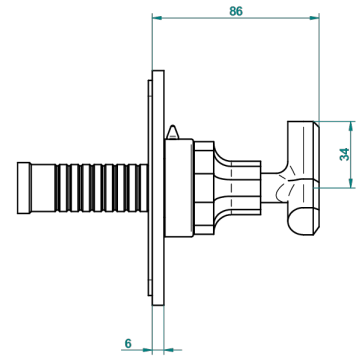

LES ONDES

G8A-48M2SB

Trim for wall mounted diverter - 2 ways ref.48M2 & 3 ways ref.49M3

6 pastilles inclus / 6 pads included

Garniture compatible avec les inverseurs ci-dessous

Trim compatible with the diverters below

48M2SPSA
48M2SPUSA
48M2SPSA/W

48M2S0A
48M2S0USA
48M2S0A/W

49M3SPSA
49M3SPSUSA
49M3SPSA/W

Tube / Pipe Joint Plaque / Seal Plate

24/11/2017

CHARACTERISTIC

- Les Ondes
- Trim for wall mounted diverter - 2 ways ref.48M2 & 3 ways ref.49M3

RELATED SKU'S

- Ref. G00-48M2SOUSA Wall mounted 3-way diverter with ceramic cartridge for concealed installation- 1 inlet 3/4" and 2 outlets 1/2" without shared ports no stop position - no trim
- Ref. G00-48M2SPSUSA Wall mounted 3-way diverter with ceramic cartridge for concealed installation- 1 inlet 3/4" and 2 outlets 1/2" with positive top, no shared ports - no trim
- Ref. G00-49M3SPSUSA Wall mounted 4-way diverter with ceramic cartridge for concealed installation- 1 inlet 3/4" and 3 outlets 1/2" with positive top, no shared ports - no trim