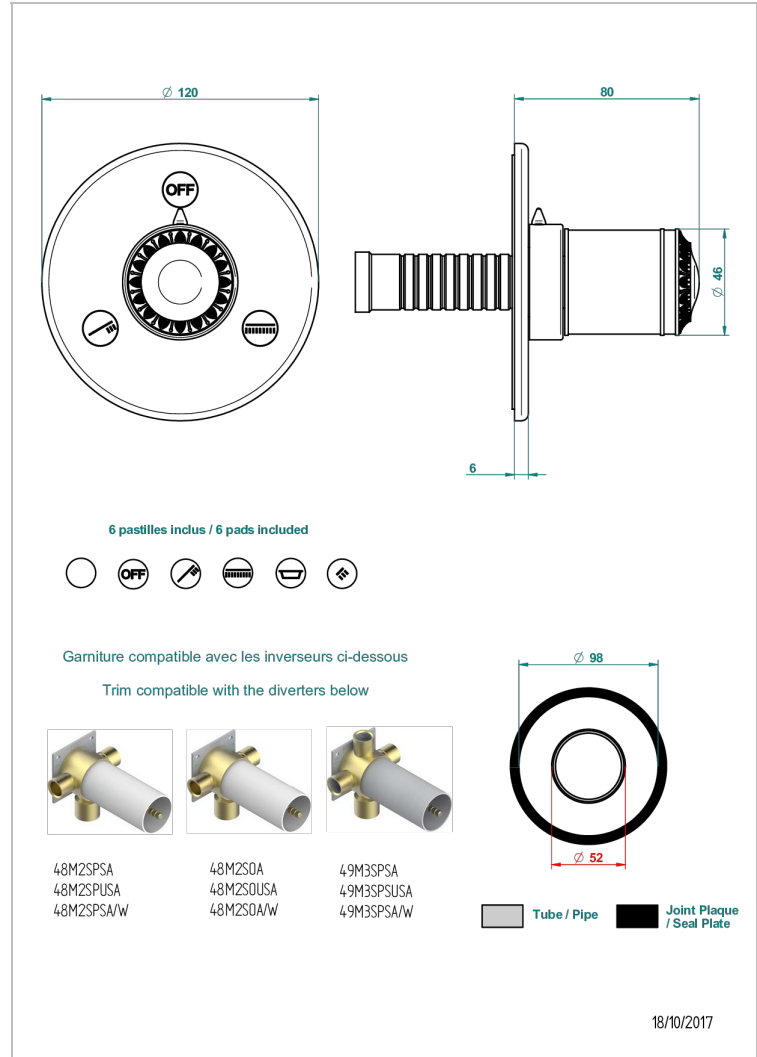

MALMAISON PORTORO

U95-48M2SB

Trim for wall mounted diverter - 2 ways ref.48M2 & 3 ways ref.49M3

CHARACTERISTIC

- Malmaison Portoro
- Trim for wall mounted diverter - 2 ways ref.48M2 & 3 ways ref.49M3

RELATED SKU'S

- Ref. G00-48M2SOUSA Wall mounted 3-way diverter with ceramic cartridge for concealed installation- 1 inlet 3/4" and 2 outlets 1/2" without shared ports no stop position - no trim
- Ref. G00-48M2SPSUSA Wall mounted 3-way diverter with ceramic cartridge for concealed installation- 1 inlet 3/4" and 2 outlets 1/2" with positive top, no shared ports - no trim
- Ref. G00-49M3SPSUSA Wall mounted 4-way diverter with ceramic cartridge for concealed installation- 1 inlet 3/4" and 3 outlets 1/2" with positive top, no shared ports - no trim