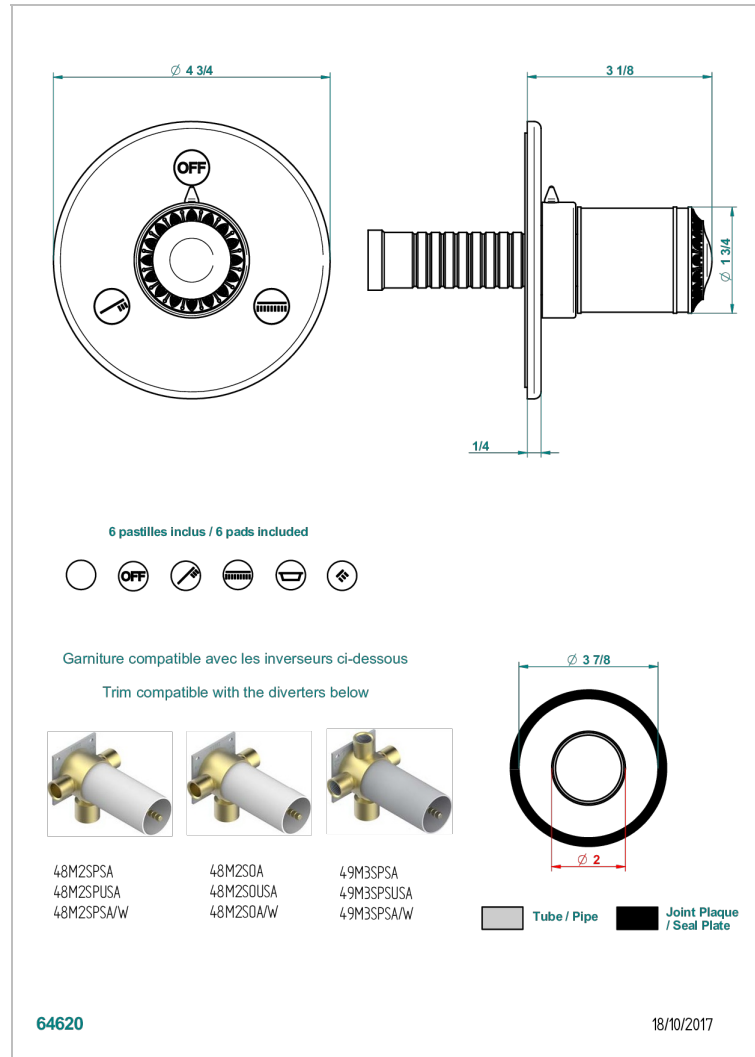

# MALMAISON PORTORO

U95-48M2SB

Trim for wall mounted diverter - 2 ways ref.48M2 & 3 ways ref.49M3

## CHARACTERISTIC

- Malmaison Portoro
- Trim for wall mounted diverter - 2 ways ref.48M2 & 3 ways ref.49M3

## RELATED SKU'S

- Ref. G00-48M2SOUSA Wall mounted 3-way diverter with ceramic cartridge for concealed installation- 1 inlet  $\frac{3}{4}$ " and 2 outlets  $\frac{1}{2}$ " without shared ports no stop position - no trim
- Ref. G00-48M2SPSUSA Wall mounted 3-way diverter with ceramic cartridge for concealed installation- 1 inlet  $\frac{3}{4}$ " and 2 outlets  $\frac{1}{2}$ " with positive top, no shared ports - no trim
- Ref. G00-49M3SPSUSA Wall mounted 4-way diverter with ceramic cartridge for concealed installation- 1 inlet  $\frac{3}{4}$ " and 3 outlets  $\frac{1}{2}$ " with positive top, no shared ports - no trim