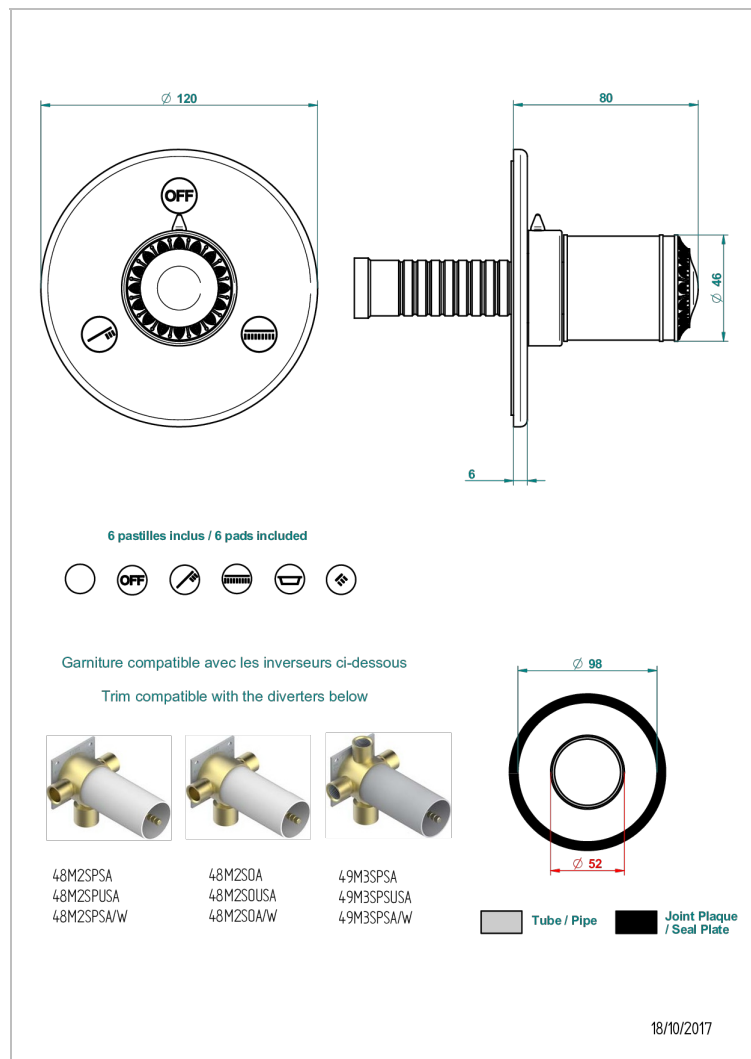

MALMAISON PORTORO

U95-48M2SB

Trim for wall mounted diverter, 2 ways - ref. 48M2 and 3 ways - ref. 49M3

THG[®]
PARIS

CHARACTERISTIC

- Malmaison Portoro
- Trim for wall mounted diverter, 2 ways - ref. 48M2 and 3 ways - ref. 49M3

RELATED SKU'S

- Ref. G00-48M2SOA Wall mounted 3-way diverter with ceramic cartridge for concealed installation- 1 inlet 3/4" and 2 outlets 1/2" without stop position, without trim
- Ref. G00-48M2SPSA Wall mounted 3-way diverter with ceramic cartridge for concealed installation, 1 inlet 3/4" and 2 outlets 1/2" with stop position, without trim
- Ref. G00-49M3SPSA Wall mounted 4-way diverter with ceramic cartridge for concealed installation- 1 inlet 3/4" and 3 outlets 1/2" with stop position, without trim

Varnished matt antique red copper (color finish) - H07