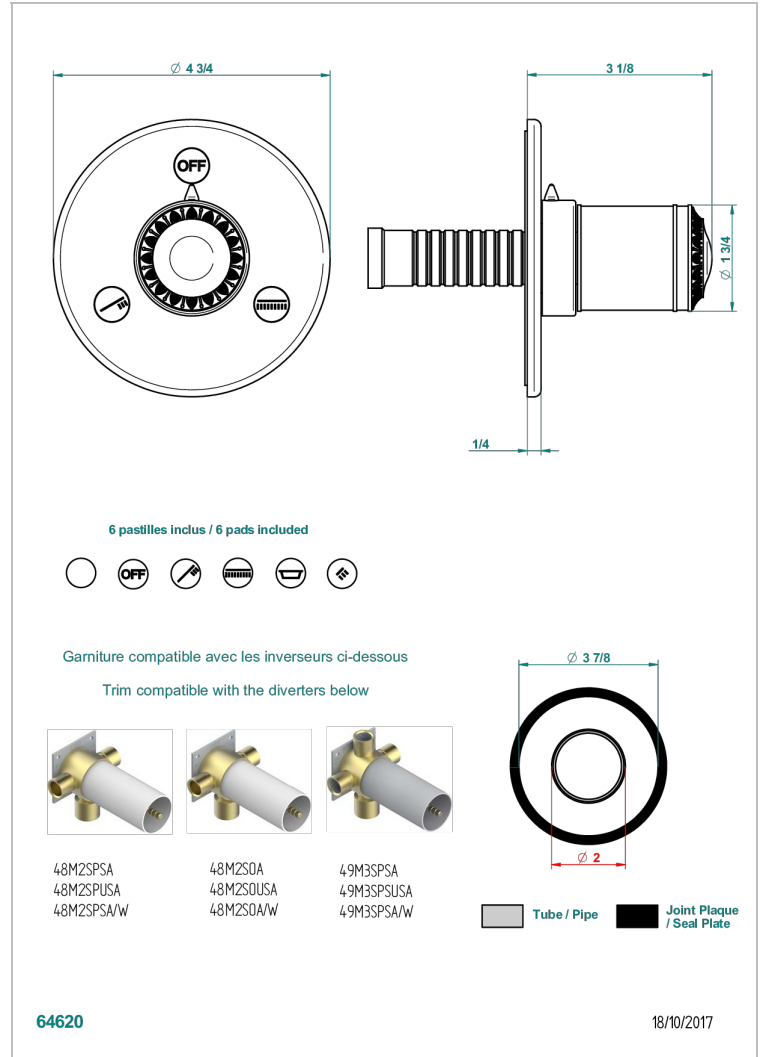

MALMAISON PORTORO

U95-48M2SB

Trim for wall mounted diverter, 2 ways - ref. 48M2 and 3 ways - ref. 49M3

CHARACTERISTIC

- Malmaison Portoro
- Trim for wall mounted diverter, 2 ways - ref. 48M2 and 3 ways - ref. 49M3

RELATED SKU'S

- Ref. G00-48M2SOA Wall mounted 3-way diverter with ceramic cartridge for concealed installation- 1 inlet 3/4" and 2 outlets 1/2" without stop position, without trim
- Ref. G00-48M2SPSA Wall mounted 3-way diverter with ceramic cartridge for concealed installation, 1 inlet 3/4" and 2 outlets 1/2" with stop position, without trim
- Ref. G00-49M3SPSA Wall mounted 4-way diverter with ceramic cartridge for concealed installation- 1 inlet 3/4" and 3 outlets 1/2" with stop position, without trim

Varnished matt antique red copper (color finish) - H07