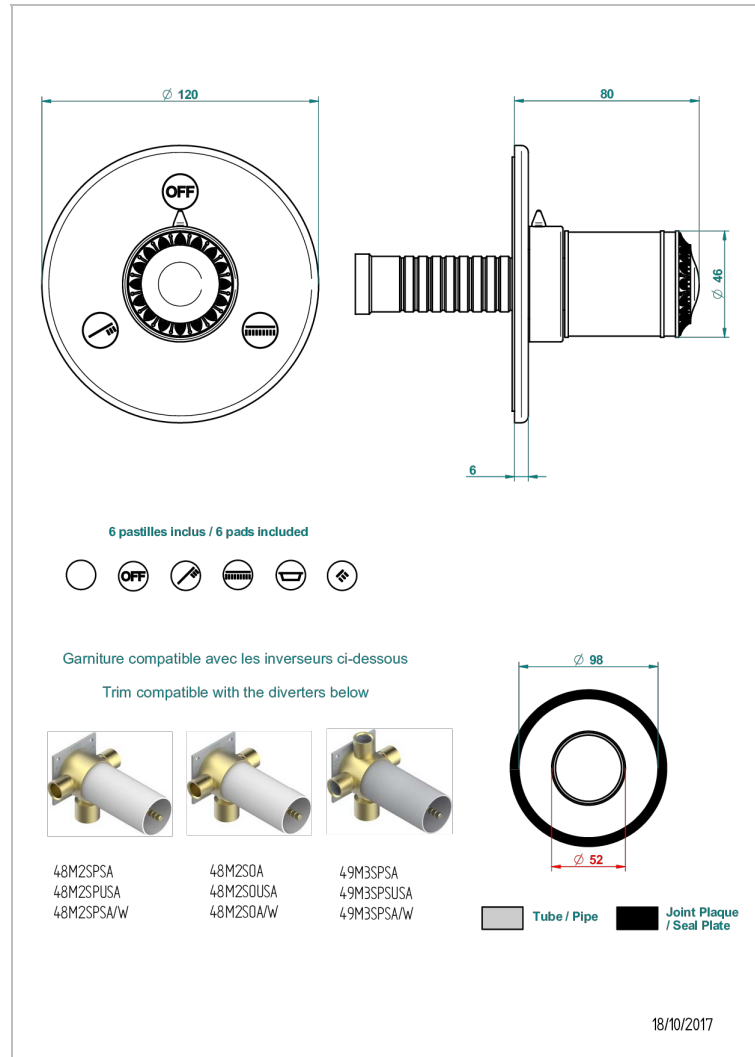

MALMAISON PORTORO

U95-48M2SB

Trim for wall mounted diverter, 2 ways - ref. 48M2 and 3 ways - ref. 49M3

THG[®]
PARIS

ХАРАКТЕРИСТИКИ

- Malmaison Portoro
- Trim for wall mounted diverter, 2 ways - ref. 48M2 and 3 ways - ref. 49M3

СВЯЗАННЫЕ ТОВАРНЫЕ ПОЗИЦИИ

- Ref. G00-48M2SOA Wall mounted 3-way diverter with ceramic cartridge for concealed installation- 1 inlet 3/4" and 2 outlets 1/2" without stop position, without trim
- Ref. G00-48M2SPSA Wall mounted 3-way diverter with ceramic cartridge for concealed installation, 1 inlet 3/4" and 2 outlets 1/2" with stop position, without trim
- Ref. G00-49M3SPSA Wall mounted 4-way diverter with ceramic cartridge for concealed installation- 1 inlet 3/4" and 3 outlets 1/2" with stop position, without trim