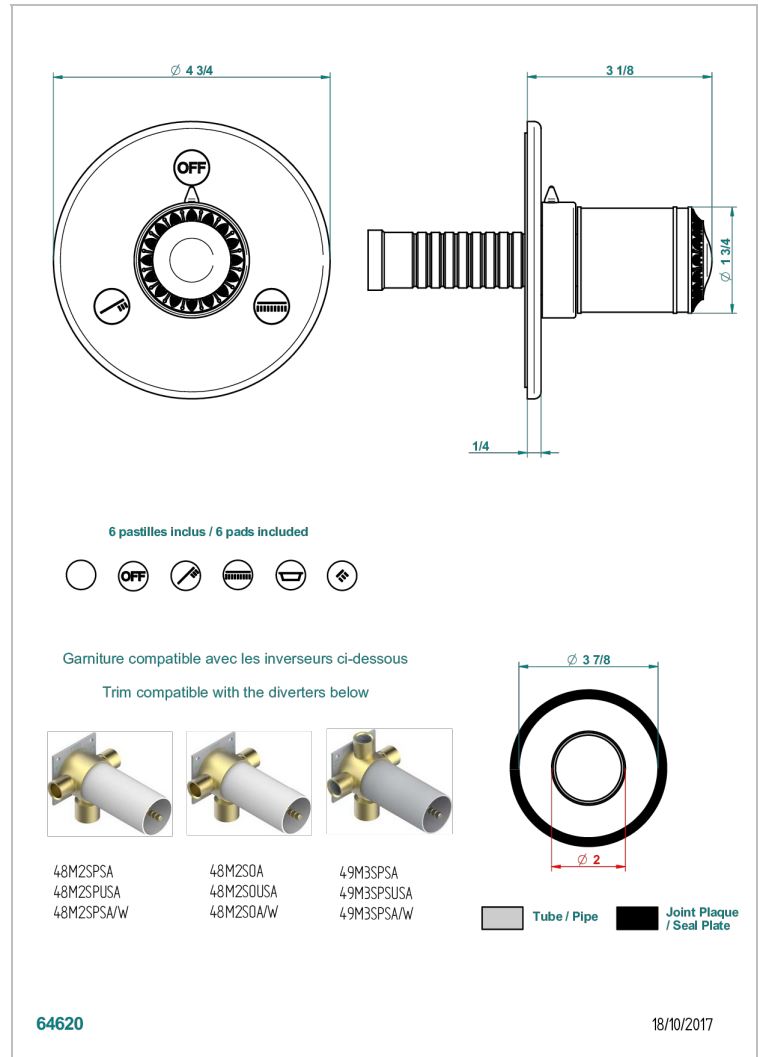

MALMAISON PORTORO

U95-48M2SB

Trim for wall mounted diverter, 2 ways - ref. 48M2 and 3 ways - ref. 49M3

THG[®]
PARIS

ХАРАКТЕРИСТИКИ

- Malmaison Portoro
- Trim for wall mounted diverter, 2 ways - ref. 48M2 and 3 ways - ref. 49M3

СВЯЗАННЫЕ ТОВАРНЫЕ ПОЗИЦИИ

- Ref. G00-48M2SOA Wall mounted 3-way diverter with ceramic cartridge for concealed installation- 1 inlet 3/4" and 2 outlets 1/2" without stop position, without trim
- Ref. G00-48M2SPSA Wall mounted 3-way diverter with ceramic cartridge for concealed installation, 1 inlet 3/4" and 2 outlets 1/2" with stop position, without trim
- Ref. G00-49M3SPSA Wall mounted 4-way diverter with ceramic cartridge for concealed installation- 1 inlet 3/4" and 3 outlets 1/2" with stop position, without trim