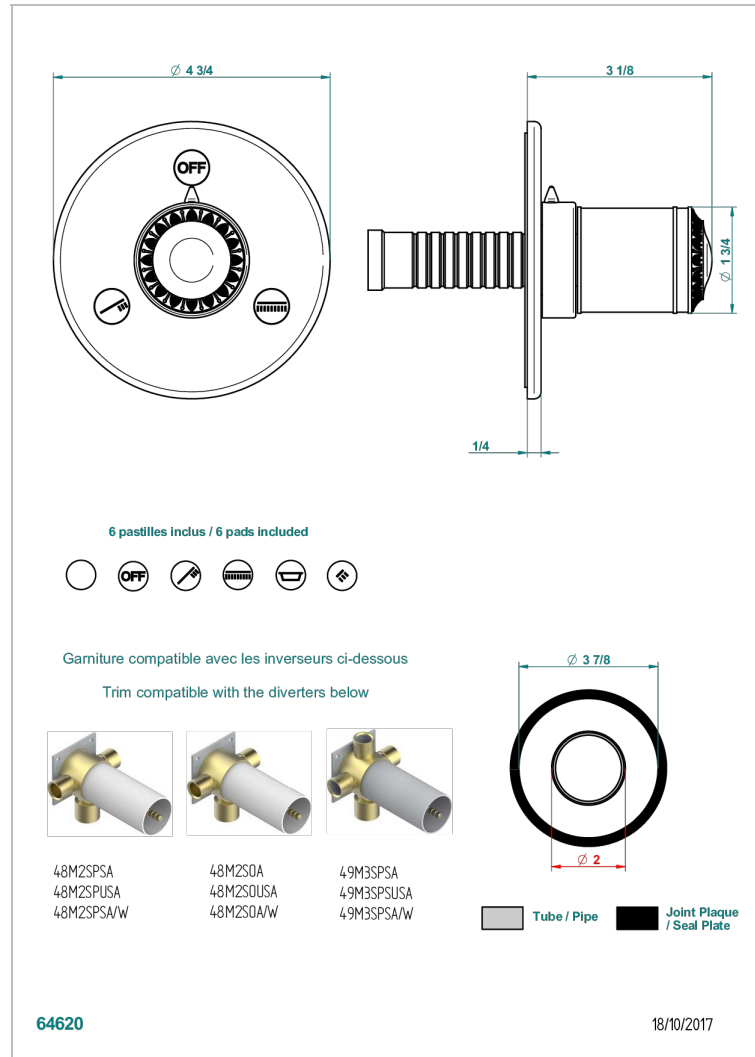

MALMAISON PORTORO

U95-48M2SB

Trim for wall mounted diverter, 2 ways - ref. 48M2 and 3 ways - ref. 49M3

CHARACTERISTIC

- Malmaison Portoro
- Trim for wall mounted diverter, 2 ways - ref. 48M2 and 3 ways - ref. 49M3

RELATED SKU'S

- Ref. G00-48M2SOA Wall mounted 3-way diverter with ceramic cartridge for concealed installation- 1 inlet 3/4" and 2 outlets 1/2" without stop position, without trim
- Ref. G00-48M2SPSA Wall mounted 3-way diverter with ceramic cartridge for concealed installation, 1 inlet 3/4" and 2 outlets 1/2" with stop position, without trim
- Ref. G00-49M3SPSA Wall mounted 4-way diverter with ceramic cartridge for concealed installation- 1 inlet 3/4" and 3 outlets 1/2" with stop position, without trim

Varnished matt antique red copper (color finish) - H07