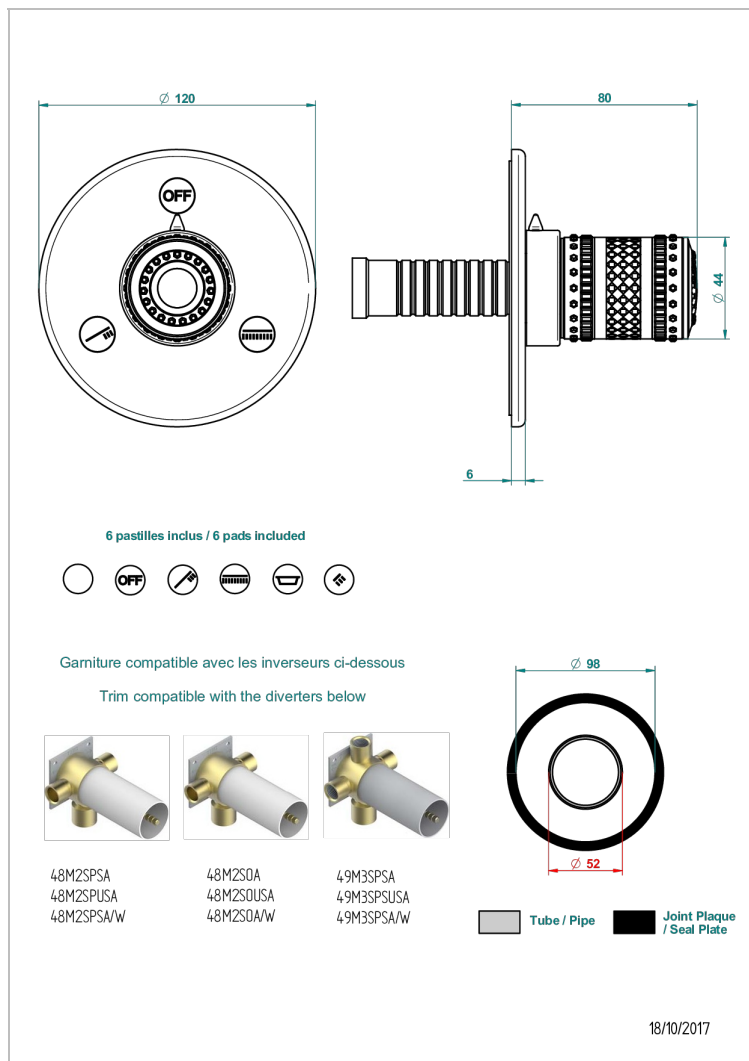

MONTE CARLO, WHITE GOLD PORCELAIN

U8C-48M2SB

Trim for wall mounted diverter - 2 ways ref.48M2 & 3 ways ref.49M3

CHARACTERISTIC

- Monte Carlo, white gold porcelain
- Trim for wall mounted diverter - 2 ways ref.48M2 & 3 ways ref.49M3

RELATED SKU'S

- Ref. G00-48M2SOUSA Wall mounted 3-way diverter with ceramic cartridge for concealed installation- 1 inlet 3/4" and 2 outlets 1/2" without shared ports no stop position - no trim
- Ref. G00-48M2SPSUSA Wall mounted 3-way diverter with ceramic cartridge for concealed installation- 1 inlet 3/4" and 2 outlets 1/2" with positive top, no shared ports - no trim
- Ref. G00-49M3SPSUSA Wall mounted 4-way diverter with ceramic cartridge for concealed installation- 1 inlet 3/4" and 3 outlets 1/2" with positive top, no shared ports - no trim