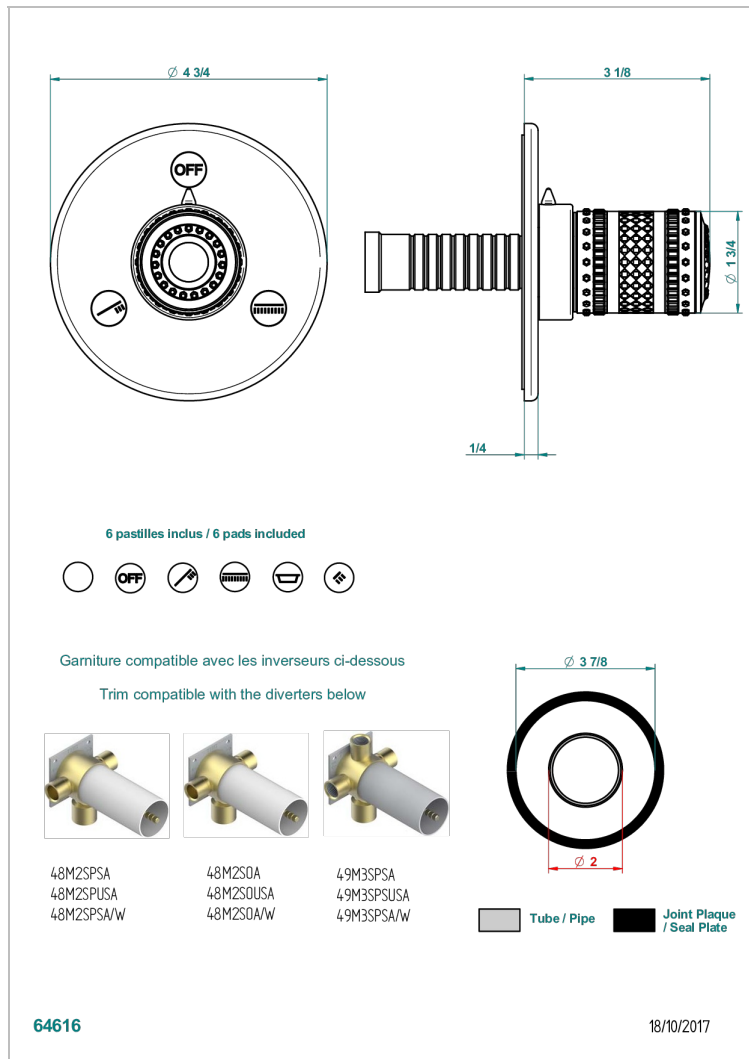

MONTE CARLO, WHITE GOLD PORCELAIN

U8C-48M2SB

Trim for wall mounted diverter - 2 ways ref.48M2 & 3 ways ref.49M3

CHARACTERISTIC

- Monte Carlo, white gold porcelain
- Trim for wall mounted diverter - 2 ways ref.48M2 & 3 ways ref.49M3

RELATED SKU'S

- Ref. G00-48M2SOUSA Wall mounted 3-way diverter with ceramic cartridge for concealed installation- 1 inlet 3/4" and 2 outlets 1/2" without shared ports no stop position - no trim
- Ref. G00-48M2SPSUSA Wall mounted 3-way diverter with ceramic cartridge for concealed installation- 1 inlet 3/4" and 2 outlets 1/2" with positive top, no shared ports - no trim
- Ref. G00-49M3SPSUSA Wall mounted 4-way diverter with ceramic cartridge for concealed installation- 1 inlet 3/4" and 3 outlets 1/2" with positive top, no shared ports - no trim