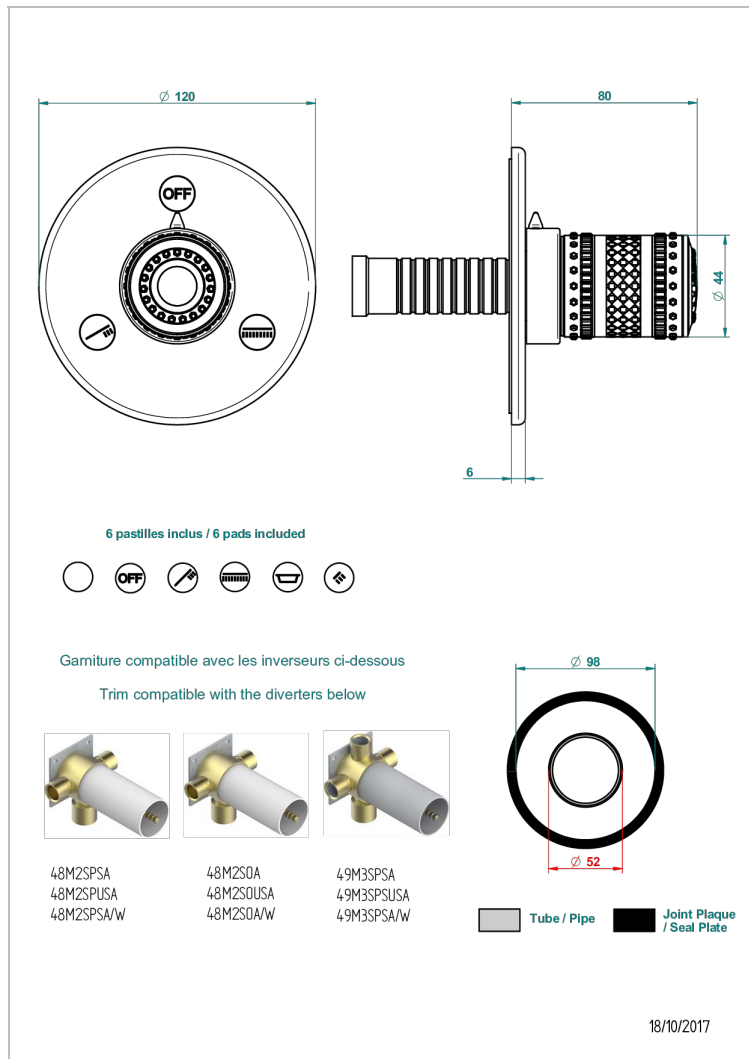

# MONTE CARLO - PORCELANA DE ORO BLANCO

U8C-48M2SB

Trim for wall mounted diverter, 2 ways - ref. 48M2 and 3 ways - ref. 49M3

## CARACTERÍSTICAS

- Monte Carlo - porcelana de oro blanco
- Trim for wall mounted diverter, 2 ways - ref. 48M2 and 3 ways - ref. 49M3

## PRODUCTOS RELACIONADOS

- Ref. G00-48M2SOA Wall mounted 3-way diverter with ceramic cartridge for concealed installation- 1 inlet 3/4" and 2 outlets 1/2" without stop position, without trim
- Ref. G00-48M2SPSA Wall mounted 3-way diverter with ceramic cartridge for concealed installation, 1 inlet 3/4" and 2 outlets 1/2" with stop position, without trim
- Ref. G00-49M3SPSA Wall mounted 4-way diverter with ceramic cartridge for concealed installation- 1 inlet 3/4" and 3 outlets 1/2" with stop position, without trim

Níquel viejo - H28