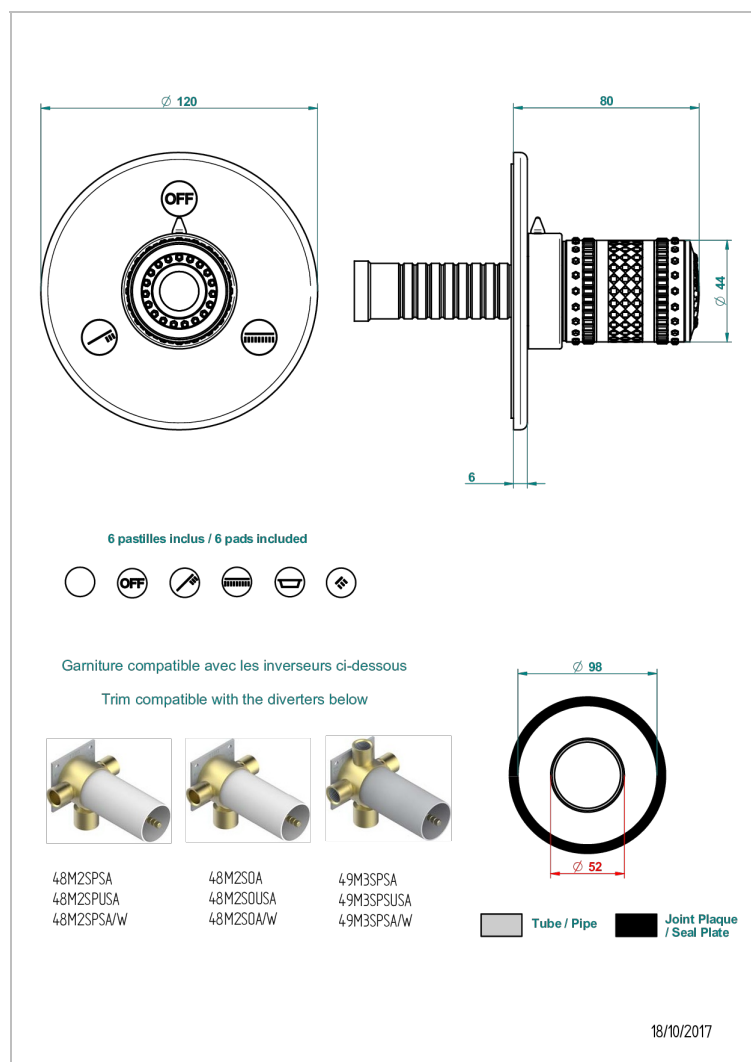

MONTE CARLO, WHITE GOLD PORCELAIN

U8C-48M2SB

Trim for wall mounted diverter, 2 ways - ref. 48M2 and 3 ways - ref. 49M3

CHARACTERISTIC

- Monte Carlo, white gold porcelain
- Trim for wall mounted diverter, 2 ways - ref. 48M2 and 3 ways - ref. 49M3

RELATED SKU'S

- Ref. G00-48M2SOA Wall mounted 3-way diverter with ceramic cartridge for concealed installation- 1 inlet 3/4" and 2 outlets 1/2" without stop position, without trim
- Ref. G00-48M2SPSA Wall mounted 3-way diverter with ceramic cartridge for concealed installation, 1 inlet 3/4" and 2 outlets 1/2" with stop position, without trim
- Ref. G00-49M3SPSA Wall mounted 4-way diverter with ceramic cartridge for concealed installation- 1 inlet 3/4" and 3 outlets 1/2" with stop position, without trim

Varnished matt antique red copper (color finish) - H07