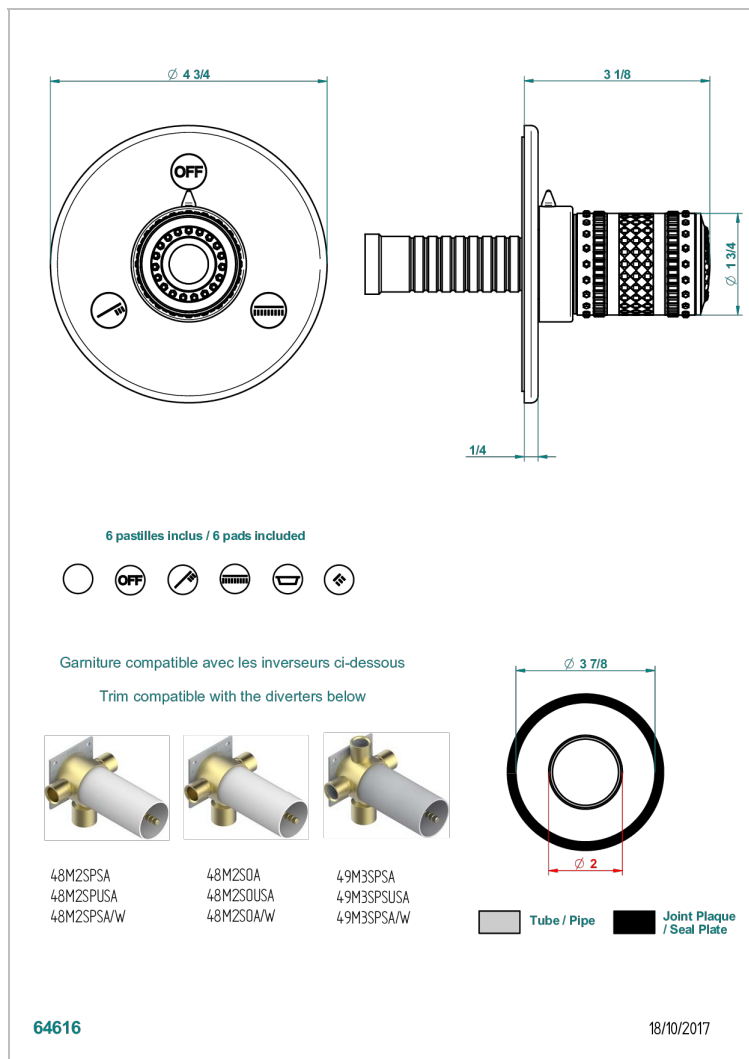

MONTE CARLO - PORCELANA DE ORO BLANCO

THG[®]
PARIS

U8C-48M2SB

Trim for wall mounted diverter, 2 ways - ref. 48M2 and 3 ways - ref. 49M3

CARACTERÍSTICAS

- Monte Carlo - porcelana de oro blanco
- Trim for wall mounted diverter, 2 ways - ref. 48M2 and 3 ways - ref. 49M3

PRODUCTOS RELACIONADOS

- Ref. G00-48M2SOA Wall mounted 3-way diverter with ceramic cartridge for concealed installation- 1 inlet 3/4" and 2 outlets 1/2" without stop position, without trim
- Ref. G00-48M2SPSA Wall mounted 3-way diverter with ceramic cartridge for concealed installation, 1 inlet 3/4" and 2 outlets 1/2" with stop position, without trim
- Ref. G00-49M3SPSA Wall mounted 4-way diverter with ceramic cartridge for concealed installation- 1 inlet 3/4" and 3 outlets 1/2" with stop position, without trim

Niquel viejo - H28