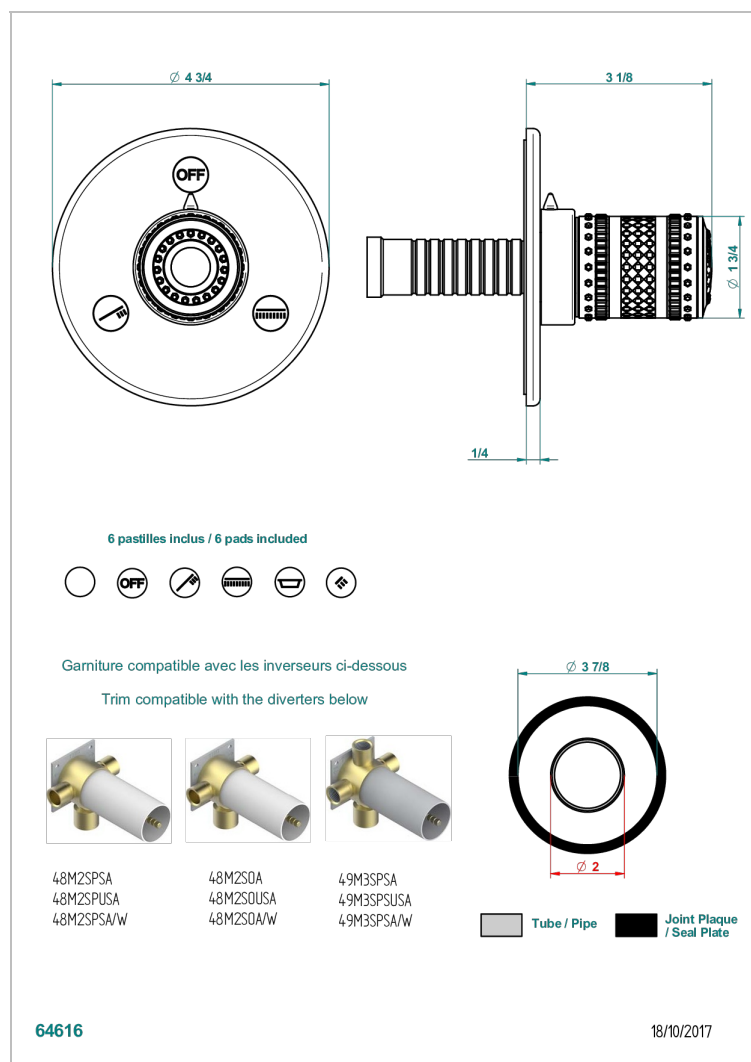

MONTE CARLO, WHITE GOLD PORCELAIN

U8C-48M2SB

Trim for wall mounted diverter, 2 ways - ref. 48M2 and 3 ways - ref. 49M3

CHARACTERISTIC

- Monte Carlo, white gold porcelain
- Trim for wall mounted diverter, 2 ways - ref. 48M2 and 3 ways - ref. 49M3

RELATED SKU'S

- Ref. G00-48M2SOA Wall mounted 3-way diverter with ceramic cartridge for concealed installation- 1 inlet 3/4" and 2 outlets 1/2" without stop position, without trim
- Ref. G00-48M2SPSA Wall mounted 3-way diverter with ceramic cartridge for concealed installation, 1 inlet 3/4" and 2 outlets 1/2" with stop position, without trim
- Ref. G00-49M3SPSA Wall mounted 4-way diverter with ceramic cartridge for concealed installation- 1 inlet 3/4" and 3 outlets 1/2" with stop position, without trim

Varnished matt antique red copper (color finish) - H07