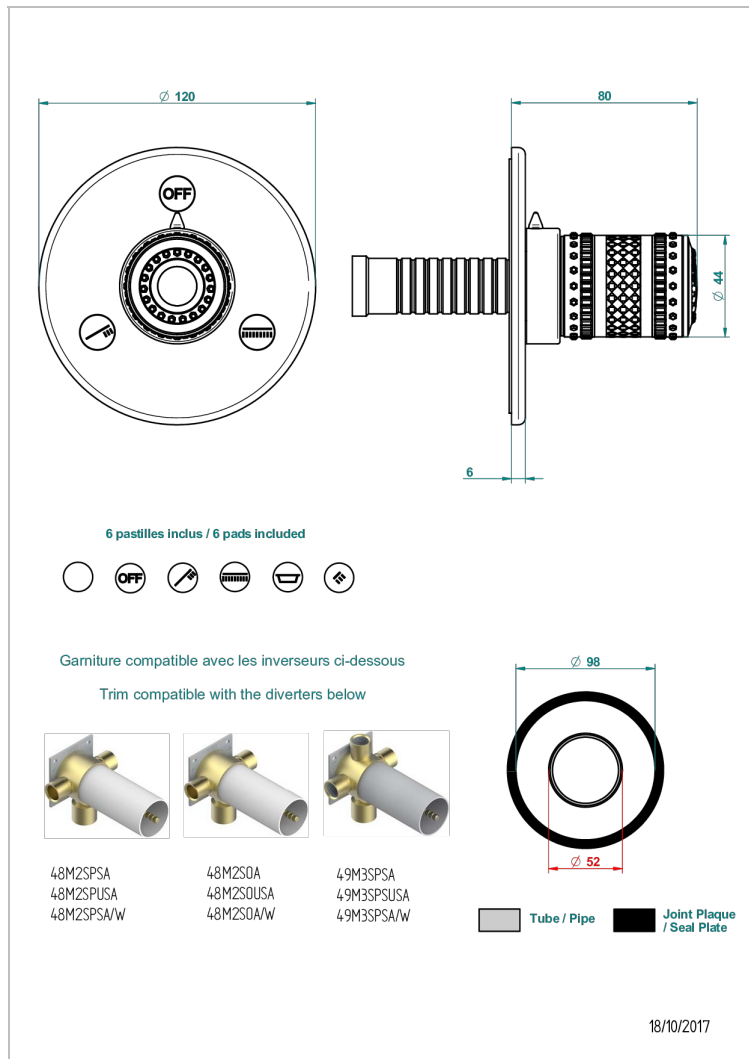

MONTE CARLO, WHITE GOLD PORCELAIN

U8C-48M2SB

Trim for wall mounted diverter, 2 ways - ref. 48M2 and 3 ways - ref. 49M3

CHARACTERISTIC

- Monte Carlo, white gold porcelain
- Trim for wall mounted diverter, 2 ways - ref. 48M2 and 3 ways - ref. 49M3

RELATED SKU'S

- Ref. G00-48M2SOA Wall mounted 3-way diverter with ceramic cartridge for concealed installation- 1 inlet 3/4" and 2 outlets 1/2" without stop position, without trim
- Ref. G00-48M2SPSA Wall mounted 3-way diverter with ceramic cartridge for concealed installation, 1 inlet 3/4" and 2 outlets 1/2" with stop position, without trim
- Ref. G00-49M3SPSA Wall mounted 4-way diverter with ceramic cartridge for concealed installation- 1 inlet 3/4" and 3 outlets 1/2" with stop position, without trim

Varnished matt antique red copper (color finish) - H07