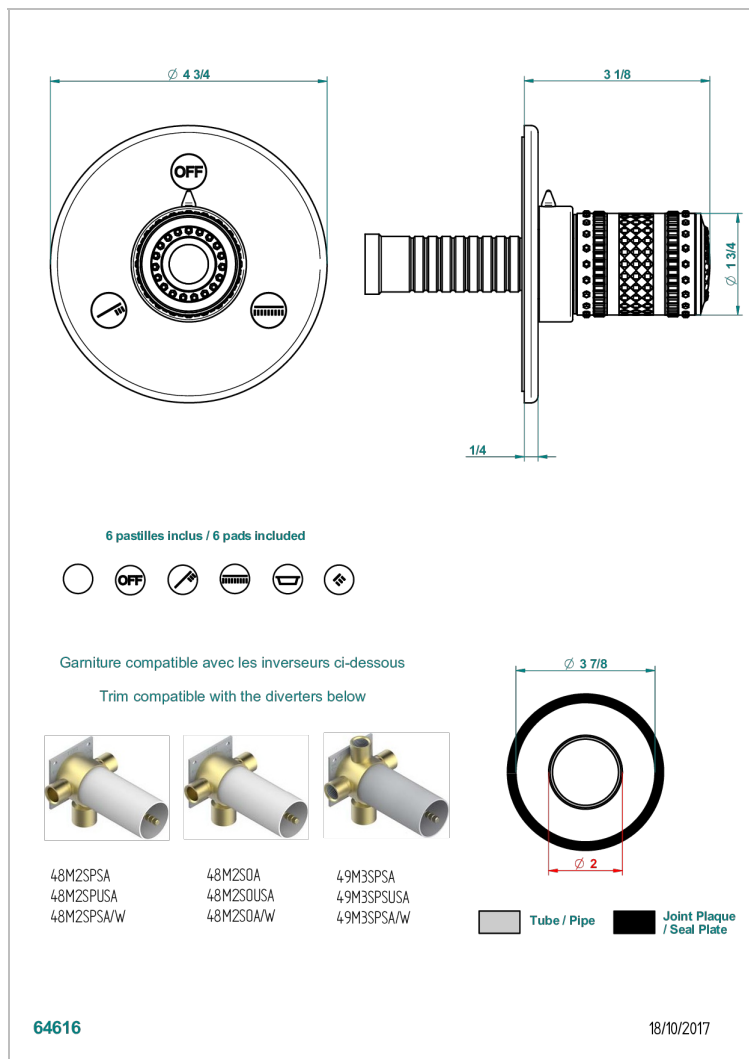

MONTE CARLO, WHITE GOLD PORCELAIN

U8C-48M2SB

Trim for wall mounted diverter, 2 ways - ref. 48M2 and 3 ways - ref. 49M3

CHARACTERISTIC

- Monte Carlo, white gold porcelain
- Trim for wall mounted diverter, 2 ways - ref. 48M2 and 3 ways - ref. 49M3

RELATED SKU'S

- Ref. G00-48M2SOA Wall mounted 3-way diverter with ceramic cartridge for concealed installation- 1 inlet 3/4" and 2 outlets 1/2" without stop position, without trim
- Ref. G00-48M2SPSA Wall mounted 3-way diverter with ceramic cartridge for concealed installation, 1 inlet 3/4" and 2 outlets 1/2" with stop position, without trim
- Ref. G00-49M3SPSA Wall mounted 4-way diverter with ceramic cartridge for concealed installation- 1 inlet 3/4" and 3 outlets 1/2" with stop position, without trim

Varnished matt antique red copper (color finish) - H07